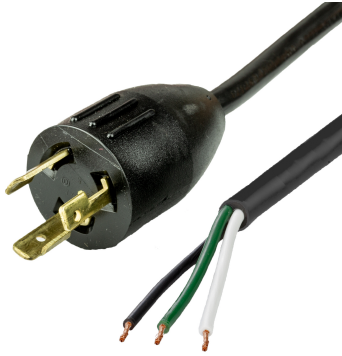

**L52000-J-108**

9FT Black NACC Power Whip NEMA L5-20P to Open Ended 2" ROJ 1/4" Strip 20A 125V

**SPECIFICATIONS**

Attribute	Value
Product Weight	~1.45 lbs.
Shipping Volume	~100 in <sup>3</sup>
Length	9 Feet
Current (Amps)	20 Amps
Voltage (Volts)	125 volts
Plug (Male)	NEMA L5-20P
Open End	2" ROJ 1/4" Strip NACC (Standard)
Cordage	12awg-3c SJT

CAGE Code: 5EV78  
PO Box 1111, Enfield, CT, 06083, USA  
(860) 763-2100  
orders@worldcordsets.com