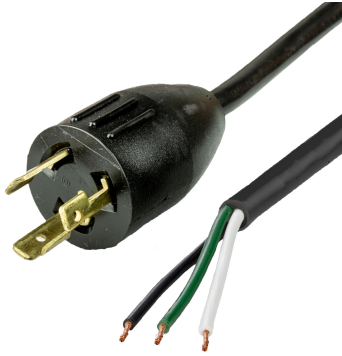

L52000-J-096

8FT Black NACC Power Whip NEMA L5-20P to Open Ended 2" ROJ 1/4" Strip 20A 125V

SPECIFICATIONS

Attribute	Value
Product Weight	~1.3 lbs.
Shipping Volume	~90 in ³
Length	8 Feet
Current (Amps)	20 Amps
Voltage (Volts)	125 volts
Plug (Male)	NEMA L5-20P
Open End	2" ROJ 1/4" Strip NACC (Standard)
Cordage	12awg-3c SJT

CAGE Code: 5EV78
PO Box 1111, Enfield, CT, 06083, USA
(860) 763-2100
orders@worldcordsets.com

DATASHEET

Last updated on
Dec 7, 2024

COUNTRIES OF APPLICATION

COUNTRY	RELEVANT APPROVAL	COUNTRY	RELEVANT APPROVAL
---------	-------------------	---------	-------------------