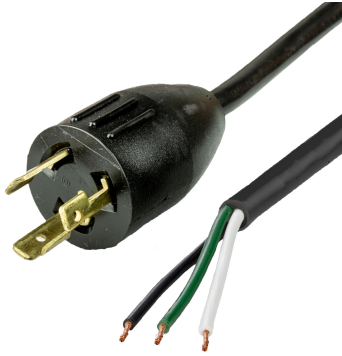

L52000-J-096

8FT Black NACC Power Whip NEMA L5-20P to Open Ended 2" ROJ 1/4" Strip 20A 125V

SPECIFICATIONS

Attribute	Value
Product Weight	~1.3 lbs.
Shipping Volume	~90 in ³
Length	8 Feet
Current (Amps)	20 Amps
Voltage (Volts)	125 volts
Plug (Male)	NEMA L5-20P
Open End	2" ROJ 1/4" Strip NACC (Standard)
Cordage	12awg-3c SJT

CAGE Code: 5EV78
PO Box 1111, Enfield, CT, 06083, USA
(860) 763-2100
orders@worldcordsets.com

DATASHEET

Last updated on
Jul 27, 2024

COUNTRIES OF APPLICATION

COUNTRY	RELEVANT APPROVAL	COUNTRY	RELEVANT APPROVAL
---------	-------------------	---------	-------------------