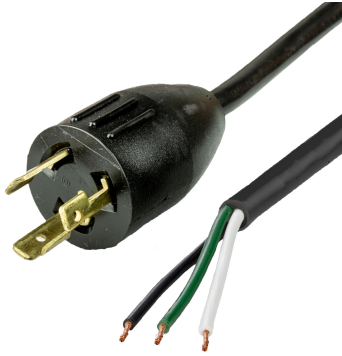

**L52000-J-084**

7FT Black NACC Power Whip NEMA L5-20P to Open Ended 2" ROJ 1/4" Strip 20A 125V

**SPECIFICATIONS**

Attribute	Value
Product Weight	~0.8 lbs.
Shipping Volume	~80 in <sup>3</sup>
Length	7 Feet
Current (Amps)	20 Amps
Voltage (Volts)	125 volts
Plug (Male)	NEMA L5-20P
Open End	2" ROJ 1/4" Strip NACC (Standard)
Cordage	12awg-3c SJT

CAGE Code: 5EV78  
PO Box 1111, Enfield, CT, 06083, USA  
(860) 763-2100  
orders@worldcordsets.com