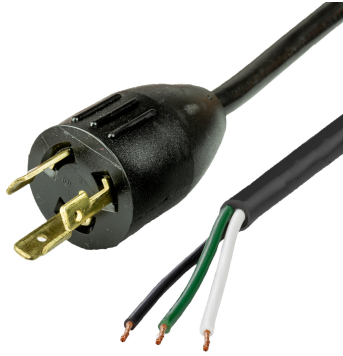

L52000-J-060

5FT Black NACC Power Whip NEMA L5-20P to Open Ended 2" ROJ 1/4" Strip 20A 125V

SPECIFICATIONS

Attribute	Value
Product Weight	~0.9 lbs.
Shipping Volume	~70 in ³
Length	5 Feet
Current (Amps)	20 Amps
Voltage (Volts)	125 volts
Plug (Male)	NEMA L5-20P
Open End	2" ROJ 1/4" Strip NACC (Standard)
Cordage	12awg-3c SJT

CAGE Code: 5EV78
PO Box 1111, Enfield, CT, 06083, USA
(860) 763-2100
orders@worldcordsets.com

DATASHEET

Last updated on
Mar 26, 2025

COUNTRIES OF APPLICATION

COUNTRY	RELEVANT APPROVAL	COUNTRY	RELEVANT APPROVAL
---------	-------------------	---------	-------------------