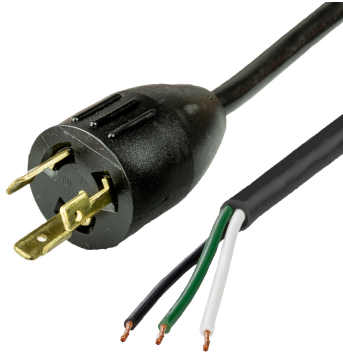

**L52000-J-048**

4FT Black NACC Power Whip NEMA L5-20P to Open Ended 2" ROJ 1/4" Strip 20A 125V

**SPECIFICATIONS**

Attribute	Value
Product Weight	~0.6 lbs.
Shipping Volume	~60 in <sup>3</sup>
Length	4 Feet
Current (Amps)	20 Amps
Voltage (Volts)	125 volts
Plug (Male)	NEMA L5-20P
Open End	2" ROJ 1/4" Strip NACC (Standard)
Cordage	12awg-3c SJT

CAGE Code: 5EV78  
PO Box 1111, Enfield, CT, 06083, USA  
(860) 763-2100  
orders@worldcordsets.com