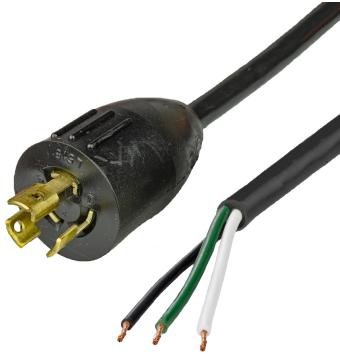

L51500-H-084

7FT Black NACC Power Whip NEMA L5-15P to Open Ended 2" ROJ 1/4" Strip 15A 125V

SPECIFICATIONS

Attribute	Value
Product Weight	~1.1 lbs.
Shipping Volume	~65 in ³
Current (Amps)	15 Amps
Voltage (Volts)	125 volts
Open End	2" ROJ 1/4" Strip NACC (Standard)
Plug (Male)	NEMA L5-15P
Cordage	14awg-3c SJT
Approvals	UL, cUL
Certifications	RoHS
Color	Black
Length	7 Feet
Conductor Color Coding	North American Color Code (NACC)

CAGE Code: 5EV78
PO Box 1111, Enfield, CT, 06083, USA
(860) 763-2100
orders@worldcordsets.com

DATASHEET

Last updated on
Mar 12, 2025

COUNTRIES OF APPLICATION

COUNTRY	RELEVANT APPROVAL	COUNTRY	RELEVANT APPROVAL
---------	-------------------	---------	-------------------