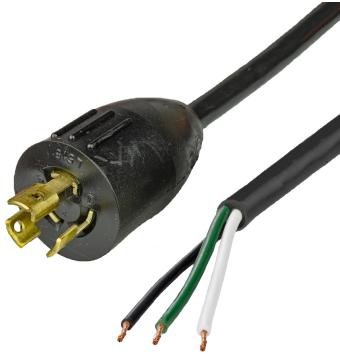

L51500-H-012

1FT Black NACC Power Whip NEMA L5-15P to Open Ended 2" ROJ 1/4" Strip 15A 125V

SPECIFICATIONS

Attribute	Value
Product Weight	~0.4 lbs.
Shipping Volume	~30 in ³
Current (Amps)	15 Amps
Voltage (Volts)	125 volts
Open End	2" ROJ 1/4" Strip NACC (Standard)
Plug (Male)	NEMA L5-15P
Cordage	14awg-3c SJT
Approvals	UL, cUL
Certifications	RoHS
Color	Black
Length	1 Foot
Conductor Color Coding	North American Color Code (NACC)

CAGE Code: 5EV78
PO Box 1111, Enfield, CT, 06083, USA
(860) 763-2100
orders@worldcordsets.com

DATASHEET

Last updated on
May 30, 2024

COUNTRIES OF APPLICATION

COUNTRY	RELEVANT APPROVAL	COUNTRY	RELEVANT APPROVAL
---------	-------------------	---------	-------------------