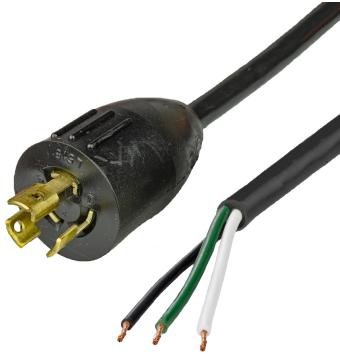

L51500-H-012

1FT Black NACC Power Whip NEMA L5-15P to Open Ended 2" ROJ 1/4" Strip 15A 125V

SPECIFICATIONS

Attribute	Value
Product Weight	~0.4 lbs.
Shipping Volume	~30 in ³
Current (Amps)	15 Amps
Voltage (Volts)	125 volts
Open End	2" ROJ 1/4" Strip NACC (Standard)
Plug (Male)	NEMA L5-15P
Cordage	14awg-3c SJT
Approvals	UL, cUL
Certifications	RoHS
Color	Black
Length	1 Foot
Conductor Color Coding	North American Color Code (NACC)

CAGE Code: 5EV78
PO Box 1111, Enfield, CT, 06083, USA
(860) 763-2100
orders@worldcordsets.com

DATASHEET

Last updated on
Apr 16, 2025

COUNTRIES OF APPLICATION

COUNTRY	RELEVANT APPROVAL	COUNTRY	RELEVANT APPROVAL
---------	-------------------	---------	-------------------