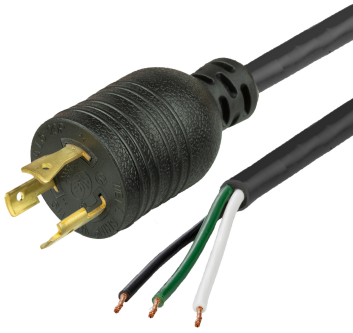

L62000-J-180.NA

15FT Black NACC Power Whip NEMA L6-20P to Open Ended 2" ROJ 1/4" Strip 20A 250V

SPECIFICATIONS

Attribute	Value
Product Weight	~2.2 lbs.
Shipping Volume	~150 in ³
Current (Amps)	20 Amps
Voltage (Volts)	250 volts
Open End	2" ROJ 1/4" Strip NACC (Standard)
Plug (Male)	NEMA L6-20P
Cordage	12awg-3c SJT
Approvals	UL, cUL
Certifications	RoHS
Color	Black
Length	15 Feet
Conductor Color Coding	North American Color Code (NACC)

CAGE Code: 5EV78
PO Box 1111, Enfield, CT, 06083, USA
(860) 763-2100
orders@worldcordsets.com

DATASHEET

Last updated on
Jul 26, 2024

COUNTRIES OF APPLICATION

COUNTRY	RELEVANT APPROVAL	COUNTRY	RELEVANT APPROVAL
---------	-------------------	---------	-------------------