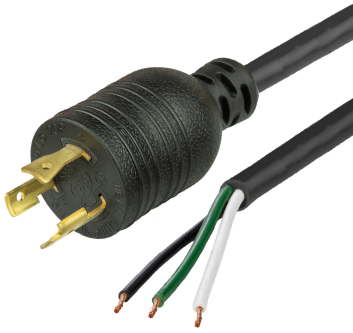

L62000-J-168.NA

14FT Black NACC Power Whip NEMA L6-20P to Open Ended 2" ROJ 1/4" Strip 20A 250V

SPECIFICATIONS

Attribute	Value
Product Weight	~2.8 lbs.
Shipping Volume	~14 in ³
Current (Amps)	20 Amps
Voltage (Volts)	250 volts
Open End	2" ROJ 1/4" Strip NACC (Standard)
Plug (Male)	NEMA L6-20P
Cordage	12awg-3c SJT
Approvals	UL, cUL
Certifications	RoHS
Color	Black
Length	14 Feet
Conductor Color Coding	North American Color Code (NACC)

CAGE Code: 5EV78
PO Box 1111, Enfield, CT, 06083, USA
(860) 763-2100
orders@worldcordsets.com

DATASHEET

Last updated on
Jul 26, 2024

COUNTRIES OF APPLICATION

COUNTRY	RELEVANT APPROVAL	COUNTRY	RELEVANT APPROVAL
---------	-------------------	---------	-------------------