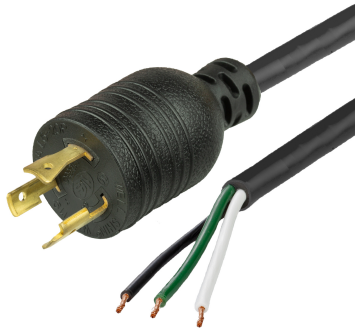

L62000-J-168.NA

14FT Black NACC Power Whip NEMA L6-20P to Open Ended 2" ROJ 1/4" Strip 20A 250V

SPECIFICATIONS

Attribute	Value
Product Weight	~2.8 lbs.
Shipping Volume	~14 in ³
Current (Amps)	20 Amps
Voltage (Volts)	250 volts
Open End	2" ROJ 1/4" Strip NACC (Standard)
Plug (Male)	NEMA L6-20P
Cordage	12awg-3c SJT
Approvals	UL, cUL
Certifications	RoHS
Color	Black
Length	14 Feet
Conductor Color Coding	North American Color Code (NACC)

CAGE Code: 5EV78
PO Box 1111, Enfield, CT, 06083, USA
(860) 763-2100
orders@worldcordsets.com

DATASHEET

Last updated on
Apr 29, 2025

COUNTRIES OF APPLICATION

COUNTRY	RELEVANT APPROVAL	COUNTRY	RELEVANT APPROVAL
---------	-------------------	---------	-------------------