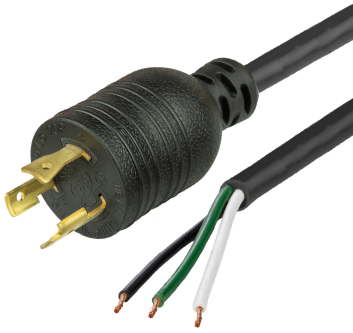

**L62000-J-144.NA**

12FT Black NACC Power Whip NEMA L6-20P to Open Ended 2" ROJ 1/4" Strip 20A 250V

**SPECIFICATIONS**

Attribute	Value
Product Weight	~1.8 lbs.
Shipping Volume	~12 in <sup>3</sup>
Current (Amps)	20 Amps
Voltage (Volts)	250 volts
Open End	2" ROJ 1/4" Strip NACC (Standard)
Plug (Male)	NEMA L6-20P
Cordage	12awg-3c SJT
Approvals	UL, cUL
Certifications	RoHS
Color	Black
Length	12 Feet
Conductor Color Coding	North American Color Code (NACC)

CAGE Code: 5EV78  
PO Box 1111, Enfield, CT, 06083, USA  
(860) 763-2100  
orders@worldcordsets.com