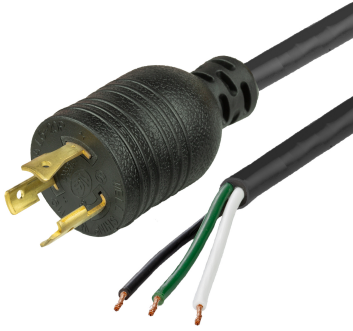

L62000-J-132.NA

11FT Black NACC Power Whip NEMA L6-20P to Open Ended 2" ROJ 1/4" Strip 20A 250V

SPECIFICATIONS

Attribute	Value
Product Weight	~2 lbs.
Shipping Volume	~110 in ³
Current (Amps)	20 Amps
Voltage (Volts)	250 volts
Open End	2" ROJ 1/4" Strip NACC (Standard)
Plug (Male)	NEMA L6-20P
Cordage	12awg-3c SJT
Approvals	UL, cUL
Certifications	RoHS
Color	Black
Length	11 Feet
Conductor Color Coding	North American Color Code (NACC)

CAGE Code: 5EV78
PO Box 1111, Enfield, CT, 06083, USA
(860) 763-2100
orders@worldcordsets.com

DATASHEET

Last updated on
Mar 25, 2025

COUNTRIES OF APPLICATION

COUNTRY	RELEVANT APPROVAL	COUNTRY	RELEVANT APPROVAL
---------	-------------------	---------	-------------------