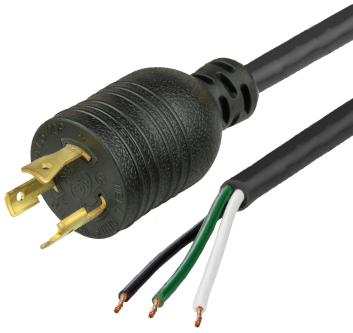

L62000-J-108.NA

9FT Black NACC Power Whip NEMA L6-20P to Open Ended 2" ROJ 1/4" Strip 20A 250V

SPECIFICATIONS

Attribute	Value
Product Weight	~1.6 lbs.
Shipping Volume	~90 in ³
Current (Amps)	20 Amps
Voltage (Volts)	250 volts
Open End	2" ROJ 1/4" Strip NACC (Standard)
Plug (Male)	NEMA L6-20P
Cordage	12awg-3c SJT
Approvals	UL, cUL
Certifications	RoHS
Color	Black
Length	9 Feet
Conductor Color Coding	North American Color Code (NACC)

CAGE Code: 5EV78
PO Box 1111, Enfield, CT, 06083, USA
(860) 763-2100
orders@worldcordsets.com

DATASHEET

Last updated on
Mar 26, 2025

COUNTRIES OF APPLICATION

COUNTRY	RELEVANT APPROVAL	COUNTRY	RELEVANT APPROVAL
---------	-------------------	---------	-------------------