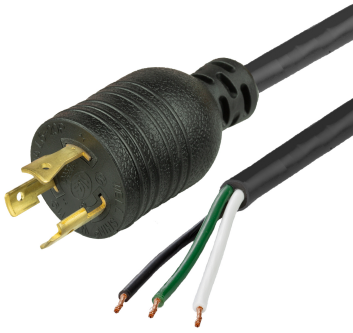

L62000-J-096.NA

8FT Black NACC Power Whip NEMA L6-20P to Open Ended 2" ROJ 1/4" Strip 20A 250V

SPECIFICATIONS

Attribute	Value
Product Weight	~1.29 lbs.
Shipping Volume	~80 in ³
Current (Amps)	20 Amps
Voltage (Volts)	250 volts
Open End	2" ROJ 1/4" Strip NACC (Standard)
Plug (Male)	NEMA L6-20P
Cordage	12awg-3c SJT
Approvals	UL, cUL
Certifications	RoHS
Color	Black
Length	8 Feet
Conductor Color Coding	North American Color Code (NACC)

CAGE Code: 5EV78
PO Box 1111, Enfield, CT, 06083, USA
(860) 763-2100
orders@worldcordsets.com

DATASHEET

Last updated on
Apr 16, 2025

COUNTRIES OF APPLICATION

COUNTRY	RELEVANT APPROVAL	COUNTRY	RELEVANT APPROVAL
---------	-------------------	---------	-------------------