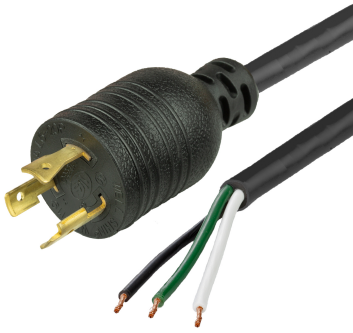

**L62000-J-096.NA**

8FT Black NACC Power Whip NEMA L6-20P to Open Ended 2" ROJ 1/4" Strip 20A 250V

**SPECIFICATIONS**

Attribute	Value
Product Weight	~1.29 lbs.
Shipping Volume	~80 in <sup>3</sup>
Current (Amps)	20 Amps
Voltage (Volts)	250 volts
Open End	2" ROJ 1/4" Strip NACC (Standard)
Plug (Male)	NEMA L6-20P
Cordage	12awg-3c SJT
Approvals	UL, cUL
Certifications	RoHS
Color	Black
Length	8 Feet
Conductor Color Coding	North American Color Code (NACC)

CAGE Code: 5EV78  
PO Box 1111, Enfield, CT, 06083, USA  
(860) 763-2100  
orders@worldcordsets.com