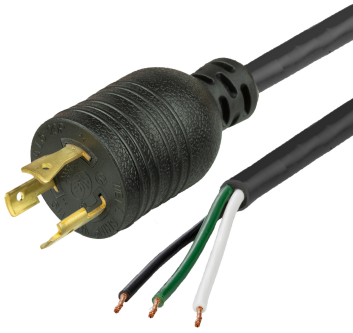

**L62000-J-072.NA**

6FT Black NACC Power Whip NEMA L6-20P to Open Ended 2" ROJ 1/4" Strip 20A 250V

**SPECIFICATIONS**

Attribute	Value
Product Weight	~1 lbs.
Shipping Volume	~60 in <sup>3</sup>
Current (Amps)	20 Amps
Voltage (Volts)	250 volts
Open End	2" ROJ 1/4" Strip NACC (Standard)
Plug (Male)	NEMA L6-20P
Cordage	12awg-3c SJT
Approvals	UL, cUL
Certifications	RoHS
Color	Black
Length	6 Feet
Conductor Color Coding	North American Color Code (NACC)

CAGE Code: 5EV78  
PO Box 1111, Enfield, CT, 06083, USA  
(860) 763-2100  
orders@worldcordsets.com