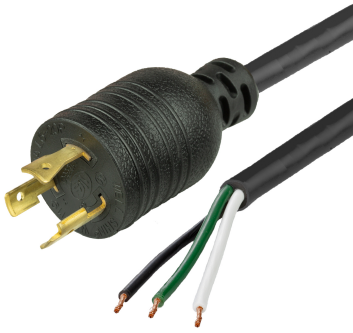

L62000-J-072.NA

6FT Black NACC Power Whip NEMA L6-20P to Open Ended 2" ROJ 1/4" Strip 20A 250V

SPECIFICATIONS

Attribute	Value
Product Weight	~1 lbs.
Shipping Volume	~60 in ³
Current (Amps)	20 Amps
Voltage (Volts)	250 volts
Open End	2" ROJ 1/4" Strip NACC (Standard)
Plug (Male)	NEMA L6-20P
Cordage	12awg-3c SJT
Approvals	UL, cUL
Certifications	RoHS
Color	Black
Length	6 Feet
Conductor Color Coding	North American Color Code (NACC)

CAGE Code: 5EV78
PO Box 1111, Enfield, CT, 06083, USA
(860) 763-2100
orders@worldcordsets.com

DATASHEET

Last updated on
Aug 7, 2024

COUNTRIES OF APPLICATION

COUNTRY	RELEVANT APPROVAL	COUNTRY	RELEVANT APPROVAL
---------	-------------------	---------	-------------------