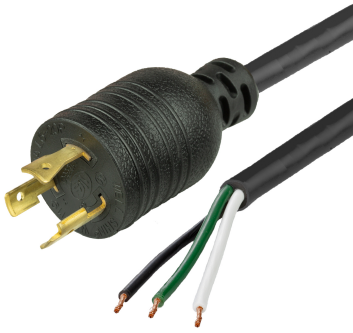

L62000-J-072.NA

6FT Black NACC Power Whip NEMA L6-20P to Open Ended 2" ROJ 1/4" Strip 20A 250V

SPECIFICATIONS

Attribute	Value
Product Weight	~1 lbs.
Shipping Volume	~60 in ³
Current (Amps)	20 Amps
Voltage (Volts)	250 volts
Open End	2" ROJ 1/4" Strip NACC (Standard)
Plug (Male)	NEMA L6-20P
Cordage	12awg-3c SJT
Approvals	UL, cUL
Certifications	RoHS
Color	Black
Length	6 Feet
Conductor Color Coding	North American Color Code (NACC)

CAGE Code: 5EV78
PO Box 1111, Enfield, CT, 06083, USA
(860) 763-2100
orders@worldcordsets.com

DATASHEET

Last updated on
Mar 26, 2025

COUNTRIES OF APPLICATION

COUNTRY	RELEVANT APPROVAL	COUNTRY	RELEVANT APPROVAL
---------	-------------------	---------	-------------------