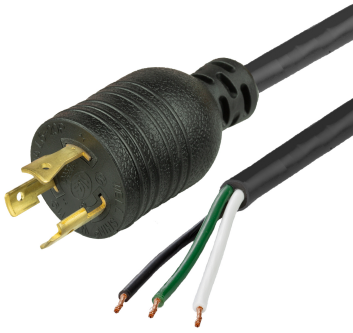

L62000-J-072.NA

6FT Black NACC Power Whip NEMA L6-20P to Open Ended 2" ROJ 1/4" Strip 20A 250V

SPECIFICATIONS

Attribute	Value
Product Weight	~1 lbs.
Shipping Volume	~60 in ³
Current (Amps)	20 Amps
Voltage (Volts)	250 volts
Open End	2" ROJ 1/4" Strip NACC (Standard)
Plug (Male)	NEMA L6-20P
Cordage	12awg-3c SJT
Approvals	UL, cUL
Certifications	RoHS
Color	Black
Length	6 Feet
Conductor Color Coding	North American Color Code (NACC)

CAGE Code: 5EV78
PO Box 1111, Enfield, CT, 06083, USA
(860) 763-2100
orders@worldcordsets.com

DATASHEET

Last updated on
Jul 26, 2024

COUNTRIES OF APPLICATION

COUNTRY	RELEVANT APPROVAL	COUNTRY	RELEVANT APPROVAL
---------	-------------------	---------	-------------------