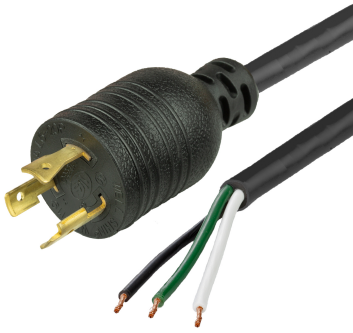

L62000-J-060.NA

5FT Black NACC Power Whip NEMA L6-20P to Open Ended 2" ROJ 1/4" Strip 20A 250V

SPECIFICATIONS

Attribute	Value
Product Weight	~0.9 lbs.
Shipping Volume	~50 in ³
Current (Amps)	20 Amps
Voltage (Volts)	250 volts
Open End	2" ROJ 1/4" Strip NACC (Standard)
Plug (Male)	NEMA L6-20P
Cordage	12awg-3c SJT
Approvals	UL, cUL
Certifications	RoHS
Color	Black
Length	5 Feet
Conductor Color Coding	North American Color Code (NACC)

CAGE Code: 5EV78
PO Box 1111, Enfield, CT, 06083, USA
(860) 763-2100
orders@worldcordsets.com

DATASHEET

Last updated on
Mar 26, 2025

COUNTRIES OF APPLICATION

COUNTRY	RELEVANT APPROVAL	COUNTRY	RELEVANT APPROVAL
---------	-------------------	---------	-------------------