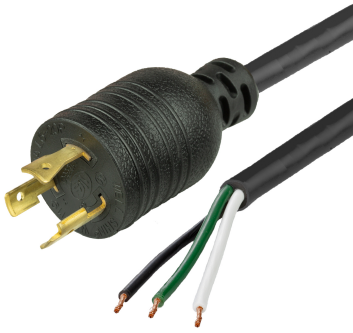

L62000-J-036.NA

3FT Black NACC Power Whip NEMA L6-20P to Open Ended 2" ROJ 1/4" Strip 20A 250V

SPECIFICATIONS

Attribute	Value
Product Weight	~0.7 lbs.
Shipping Volume	~30 in ³
Current (Amps)	20 Amps
Voltage (Volts)	250 volts
Open End	2" ROJ 1/4" Strip NACC (Standard)
Plug (Male)	NEMA L6-20P
Cordage	12awg-3c SJT
Approvals	UL, cUL
Certifications	RoHS
Color	Black
Length	3 Feet
Conductor Color Coding	North American Color Code (NACC)

CAGE Code: 5EV78
PO Box 1111, Enfield, CT, 06083, USA
(860) 763-2100
orders@worldcordsets.com

DATASHEET

Last updated on
Jan 16, 2025

COUNTRIES OF APPLICATION

COUNTRY	RELEVANT APPROVAL	COUNTRY	RELEVANT APPROVAL
---------	-------------------	---------	-------------------