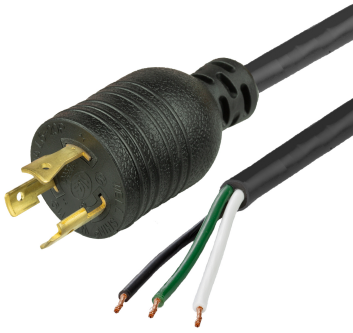

L62000-J-036.NA

3FT Black NACC Power Whip NEMA L6-20P to Open Ended 2" ROJ 1/4" Strip 20A 250V

SPECIFICATIONS

Attribute	Value
Product Weight	~0.7 lbs.
Shipping Volume	~30 in ³
Current (Amps)	20 Amps
Voltage (Volts)	250 volts
Open End	2" ROJ 1/4" Strip NACC (Standard)
Plug (Male)	NEMA L6-20P
Cordage	12awg-3c SJT
Approvals	UL, cUL
Certifications	RoHS
Color	Black
Length	3 Feet
Conductor Color Coding	North American Color Code (NACC)

CAGE Code: 5EV78
PO Box 1111, Enfield, CT, 06083, USA
(860) 763-2100
orders@worldcordsets.com

DATASHEET

Last updated on
Jul 26, 2024

COUNTRIES OF APPLICATION

COUNTRY	RELEVANT APPROVAL	COUNTRY	RELEVANT APPROVAL
---------	-------------------	---------	-------------------