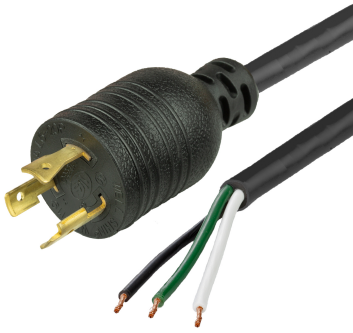

L62000-J-012.NA

1FT Black NACC Power Whip NEMA L6-20P to Open Ended 2" ROJ 1/4" Strip 20A 250V

SPECIFICATIONS

Attribute	Value
Product Weight	~0.55 lbs.
Shipping Volume	~25 in ³
Length	1 Foot
Current (Amps)	20 Amps
Voltage (Volts)	250 volts
Open End	2" ROJ 1/4" Strip NACC (Standard)
Plug (Male)	NEMA L6-20P
Cordage	12awg-3c SJT
Approvals	UL, cUL
Certifications	RoHS
Color	Black
Conductor Color Coding	North American Color Code (NACC)

CAGE Code: 5EV78
PO Box 1111, Enfield, CT, 06083, USA
(860) 763-2100
orders@worldcordsets.com

DATASHEET

Last updated on
Oct 4, 2024

COUNTRIES OF APPLICATION

COUNTRY	RELEVANT APPROVAL	COUNTRY	RELEVANT APPROVAL
---------	-------------------	---------	-------------------