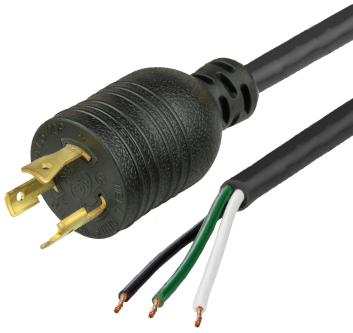

**L62000-J-012.NA**

1FT Black NACC Power Whip NEMA L6-20P to Open Ended 2" ROJ 1/4" Strip 20A 250V

**SPECIFICATIONS**

Attribute	Value
Product Weight	~0.55 lbs.
Shipping Volume	~25 in <sup>3</sup>
Length	1 Foot
Current (Amps)	20 Amps
Voltage (Volts)	250 volts
Open End	2" ROJ 1/4" Strip NACC (Standard)
Plug (Male)	NEMA L6-20P
Cordage	12awg-3c SJT
Approvals	UL, cUL
Certifications	RoHS
Color	Black
Conductor Color Coding	North American Color Code (NACC)

CAGE Code: 5EV78  
PO Box 1111, Enfield, CT, 06083, USA  
(860) 763-2100  
orders@worldcordsets.com