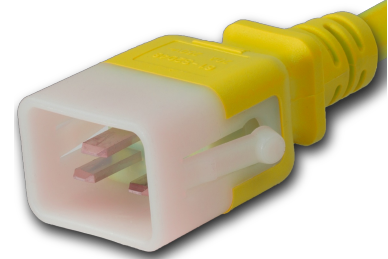

**20K19-J-036-YEL**

P-Lock C20 to C19, 12 AWG SJT, 20A/250V, 3FT Yellow Power Cord

**SPECIFICATIONS**

Attribute	Value
Product Weight	~0.65 lbs.
Shipping Volume	~35 in <sup>3</sup>
Length	3 Feet
Current (Amps)	20 Amps
Voltage (Volts)	250 volts
Connector (Female)	IEC 60320 C19
Plug (Male)	IEC 60320 C20 Locking (P-Lock)
Cordage	12awg-3c SJT
Certifications	RoHS, REACH
Color	Yellow
Approvals	UL, cUL