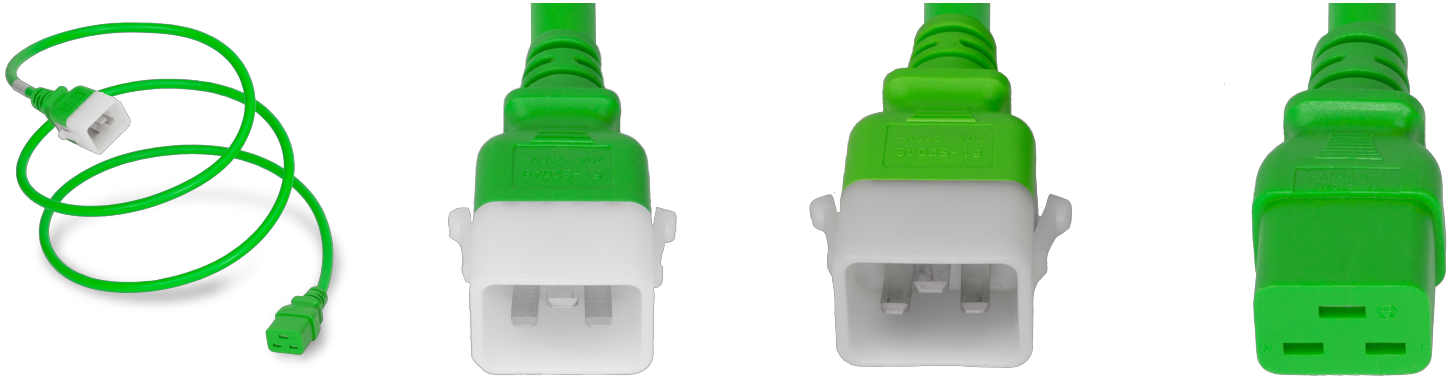

Z0R19-J-024-GRN

2FT Green Secure-Lock/P-Lock IEC320 C20 Locking to IEC320 C19 20A 250V

SPECIFICATIONS

Attribute	Value
Product Weight	~0.45 lbs.
Shipping Volume	~30 in ³
Length	2 Feet
Current (Amps)	20 Amps
Voltage (Volts)	250 volts
Connector (Female)	IEC 60320 C19
Plug (Male)	IEC 60320 C20 Locking (P-Lock)
Cordage	12awg-3c SJT
Certifications	RoHS, REACH
Color	Green
Approvals	UL, cUL

COUNTRIES OF APPLICATION

COUNTRY	RELEVANT APPROVAL	COUNTRY	RELEVANT APPROVAL
United States	UL	Mexico	UL
Canada	cUL		

United States : East

+1 860-763-2100

sales@worldcordsets.com

210 Moody Road, Enfield, CT, 06082