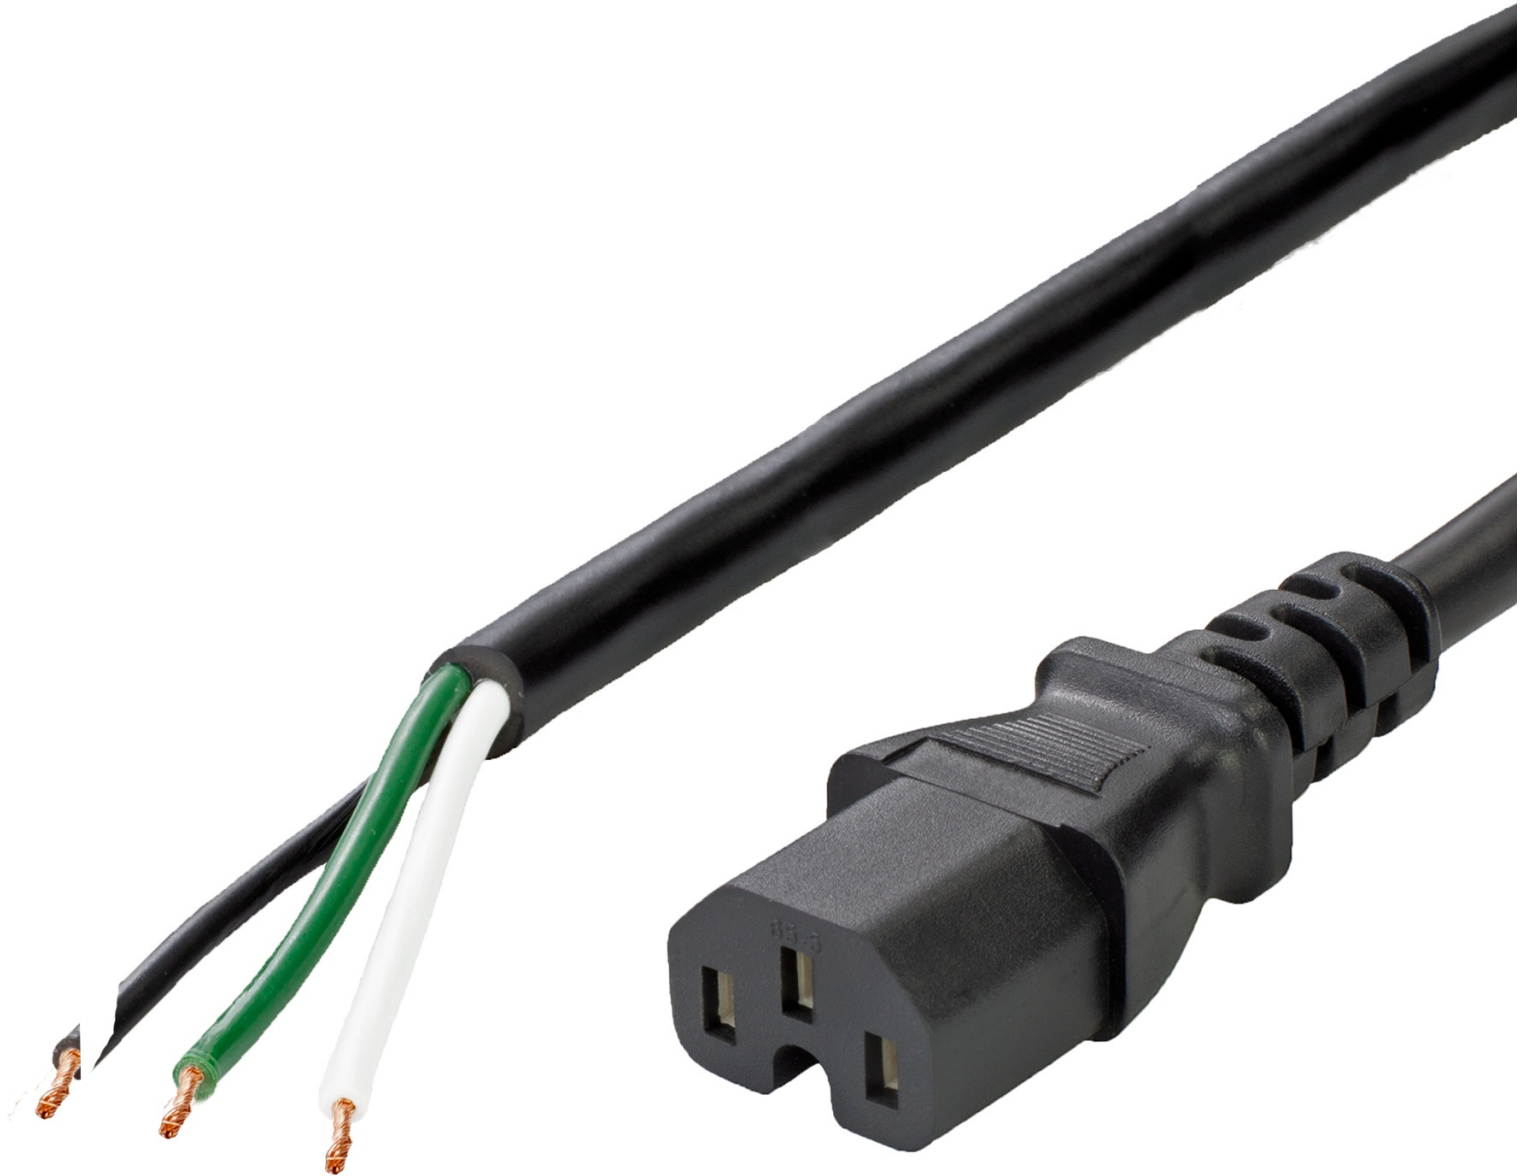

DATASHEET

Last updated on
Sep 17, 2021

United States : East

+1 860-763-2100

sales@worldcordsets.com

210 Moody Road, Enfield, CT, 06082