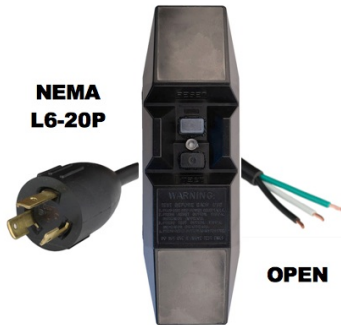

LMB8-M24W-0120

10FT NEMA L6-20P to Manual Reset In-Line GFCI to OPEN 20A 240V Power Cord - BLACK

SPECIFICATIONS

Attribute	Value
Product Weight	~2.5 lbs.
Shipping Volume	~150 in ³
Length	10 Feet
Current (Amps)	20 Amps
Voltage (Volts)	240V
Open End	2" ROJ 1/4" Strip NACC (Standard)
Plug (Male)	NEMA L6-20P
Cordage	12awg-3c SJTOW
Approvals	UL
Certifications	RoHS
Color	Black
Hz	50/60 Hz
Indoor/Outdoor	Rainproof Class A
Trip Level (mA)	4-6 mA
Reset Type	Manual
Housing Style - GFCI	In-Line
Conductor Color Coding	North American Color Code (NACC)

CAGE Code: 5EV78
PO Box 1111, Enfield, CT, 06083, USA
(860) 763-2100
orders@worldcordsets.com

DATASHEET

Last updated on
Jan 22, 2025

COUNTRIES OF APPLICATION

COUNTRY	RELEVANT APPROVAL	COUNTRY	RELEVANT APPROVAL
United States	 UL	Mexico	 UL