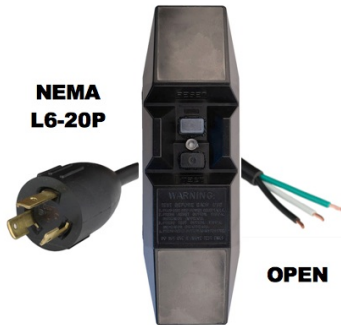

LMB8-M24W-0120

10FT NEMA L6-20P to Manual Reset In-Line GFCI to OPEN 20A 240V Power Cord - BLACK

SPECIFICATIONS

Attribute	Value
Product Weight	~2.5 lbs.
Shipping Volume	~150 in ³
Length	10 Feet
Current (Amps)	20 Amps
Voltage (Volts)	240V
Open End	2" ROJ 1/4" Strip NACC (Standard)
Plug (Male)	NEMA L6-20P
Cordage	12awg-3c SJTOW
Approvals	UL
Certifications	RoHS
Color	Black
Hz	50/60 Hz
Indoor/Outdoor	Rainproof Class A
Trip Level (mA)	4-6 mA
Reset Type	Manual
Housing Style - GFCI	In-Line
Conductor Color Coding	North American Color Code (NACC)