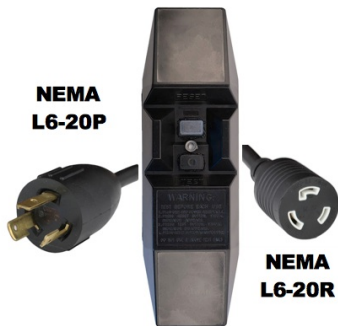

## LMB8-M24M-0120

10FT NEMA L6-20P to Manual Reset In-Line GFCI to NEMA L6-20R 20A 240V Power Cord - BLACK

## SPECIFICATIONS

Attribute	Value
Product Weight	~2.5 lbs.
Shipping Volume	~150 in <sup>3</sup>
Length	10 Feet
Current (Amps)	20 Amps
Voltage (Volts)	240V
Connector (Female)	NEMA L6-20R
Plug (Male)	NEMA L6-20P
Cordage	12awg-3c SJTOW
Approvals	UL

## DATASHEET

Last updated on  
Apr 4, 2026

Color	Black
Hz	50/60 Hz
Indoor/Outdoor	Rainproof Class A
Trip Level (mA)	4-6 mA
Reset Type	Manual
Housing Style - GFCI	In-Line