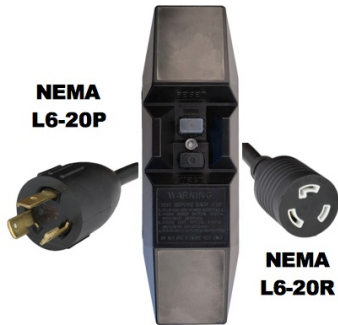

LMB8-M24M-0120

10FT NEMA L6-20P to Manual Reset In-Line GFCI to NEMA L6-20R 20A 240V Power Cord - BLACK

SPECIFICATIONS

Attribute	Value
Product Weight	~2.5 lbs.
Shipping Volume	~150 in ³
Length	10 Feet
Current (Amps)	20 Amps
Voltage (Volts)	240V
Connector (Female)	NEMA L6-20R
Plug (Male)	NEMA L6-20P
Cordage	12awg-3c SJTOW
Approvals	UL
Certifications	RoHS
Color	Black
Hz	50/60 Hz
Indoor/Outdoor	Rainproof Class A
Trip Level (mA)	4-6 mA
Reset Type	Manual
Housing Style - GFCI	In-Line

CAGE Code: 5EV78
PO Box 1111, Enfield, CT, 06083, USA
(860) 763-2100
orders@worldcordsets.com

DATASHEET

Last updated on
Nov 6, 2024

COUNTRIES OF APPLICATION			
COUNTRY	RELEVANT APPROVAL	COUNTRY	RELEVANT APPROVAL
United States	 UL	Mexico	 UL