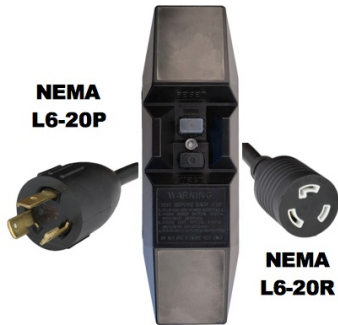

LMB8-M24M-0120

10FT NEMA L6-20P to Manual Reset In-Line GFCI to NEMA L6-20R 20A 240V Power Cord - BLACK

SPECIFICATIONS

Attribute	Value
Product Weight	~2.5 lbs.
Shipping Volume	~150 in ³
Length	10 Feet
Current (Amps)	20 Amps
Voltage (Volts)	240V
Connector (Female)	NEMA L6-20R
Plug (Male)	NEMA L6-20P
Cordage	12awg-3c SJTOW
Approvals	UL
Certifications	RoHS
Color	Black
Hz	50/60 Hz
Indoor/Outdoor	Rainproof Class A
Trip Level (mA)	4-6 mA
Reset Type	Manual
Housing Style - GFCI	In-Line

CAGE Code: 5EV78
PO Box 1111, Enfield, CT, 06083, USA
(860) 763-2100
orders@worldcordsets.com

DATASHEET

Last updated on
Jul 26, 2024

COUNTRIES OF APPLICATION

COUNTRY	RELEVANT APPROVAL	COUNTRY	RELEVANT APPROVAL
United States	 UL	Mexico	 UL