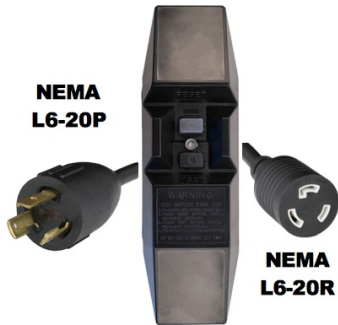

LMB8-M24M-0072

6FT NEMA L6-20P to Manual Reset In-Line GFCI to NEMA L6-20R 20A 240V Power Cord
- BLACK

SPECIFICATIONS

Attribute	Value
Product Weight	~1.7 lbs.
Shipping Volume	~130 in ³
Length	6 Feet
Current (Amps)	20 Amps
Voltage (Volts)	240V
Connector (Female)	NEMA L6-20R
Plug (Male)	NEMA L6-20P
Cordage	12awg-3c SJTOW
Approvals	UL
Certifications	RoHS
Color	Black
Hz	50/60 Hz
Indoor/Outdoor	Rainproof Class A
Trip Level (mA)	4-6 mA
Reset Type	Manual
Housing Style - GFCI	In-Line

CAGE Code: 5EV78
PO Box 1111, Enfield, CT, 06083, USA
(860) 763-2100
orders@worldcordsets.com

DATASHEET

Last updated on
Aug 1, 2025

COUNTRIES OF APPLICATION

COUNTRY	RELEVANT APPROVAL	COUNTRY	RELEVANT APPROVAL
United States	 UL	Mexico	 UL