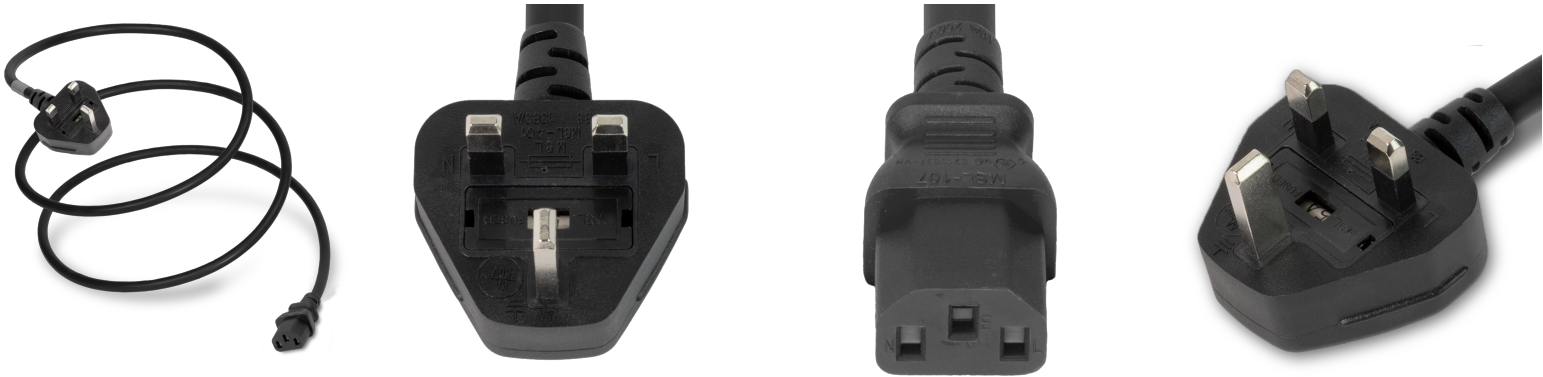

GA13-01180

15FT Black UK Power Cable BS1363 Down Angle to IEC320 C13 10A 250V

SPECIFICATIONS

Attribute	Value
Product Weight	~1.7 lbs.
Shipping Volume	~131 in ³
Length	15 Feet
Current (Amps)	10 Amps
Voltage (Volts)	250 volts
Connector (Female)	IEC 60320 C13
Plug (Male)	UK BS1363 ANGLED
Cordage	1.0mm2 -3c H05VV-F
Approvals	BSI, ENEC, VDE, KEMA, IMQ, SAA
Certifications	RoHS
Color	Black

COUNTRIES OF APPLICATION

COUNTRY	RELEVANT APPROVAL	COUNTRY	RELEVANT APPROVAL
United Kingdom	⚡ ENEC	TURKEY	⚡ ENEC
Switzerland	⚡ ENEC	Sweden	⚡ ENEC
SPAIN	⚡ ENEC	SLOVAKIA	⚡ ENEC
PORTUGAL	⚡ ENEC	POLAND	⚡ ENEC
Norway	⚡ ENEC	NETHERLANDS	⚡ ENEC
Italy	⚡ ENEC	HUNGARY	⚡ ENEC
GREECE	⚡ ENEC	Germany	⚡ ENEC
France	⚡ ENEC	Finland	⚡ ENEC
Denmark	⚡ ENEC	Czech Republic	⚡ ENEC
Belgium	⚡ ENEC	Austria	⚡ ENEC
Germany	⚡ VDE	Australia	⚡ SAA
New Zealand	⚡ SAA		