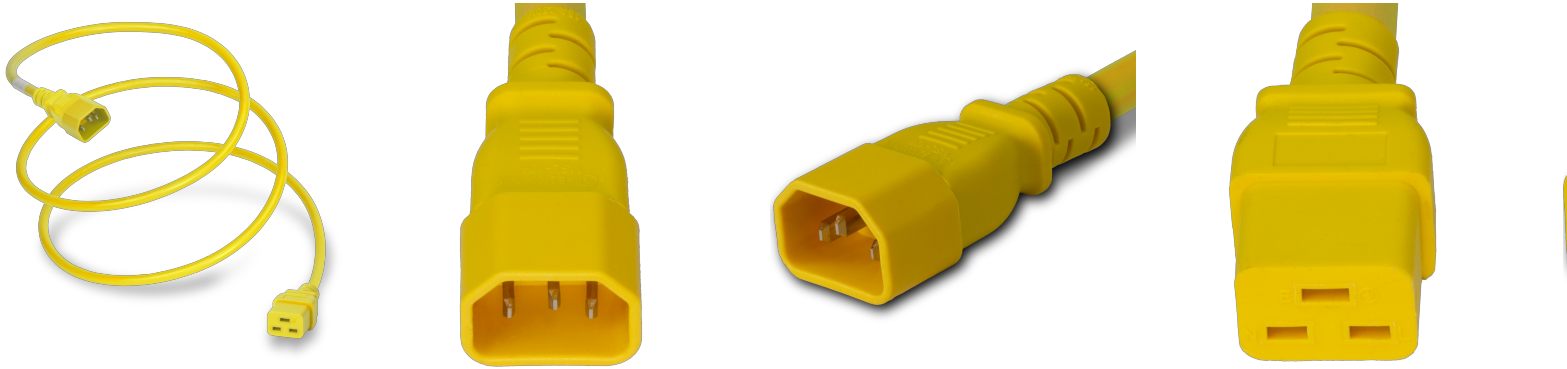

1419-H-012-YEL

1FT IEC60320 C14 to C19 15A 250V 14awg SJT Power Cord - YELLOW

SPECIFICATIONS	
Attribute	Value
Product Weight	~0.23 lbs.
Shipping Volume	~9 in ³
Length	1 Foot
Current (Amps)	15 Amps
Voltage (Volts)	250 volts
Connector (Female)	IEC 60320 C19
Plug (Male)	IEC 60320 C14
Cordage	14awg-3c SJT
Approvals	UL, cUL
Certifications	RoHS, REACH
Color	Yellow