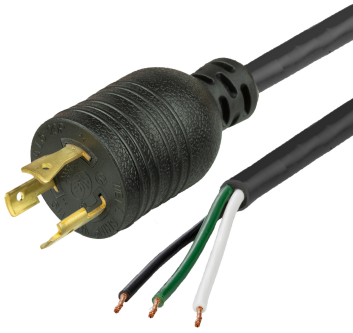

**L62000-J-048.NA**

4FT Black NACC Power Whip NEMA L6-20P to Open Ended 2" ROJ 1/4" Strip 20A 250V

**SPECIFICATIONS**

Attribute	Value
Product Weight	~0.78 lbs.
Shipping Volume	~40 in <sup>3</sup>
Length	4 Feet
Current (Amps)	20 Amps
Voltage (Volts)	250 volts
Open End	2" ROJ 1/4" Strip NACC (Standard)
Plug (Male)	NEMA L6-20P
Cordage	12awg-3c SJT
Certifications	RoHS
Color	Black
Conductor Color Coding	North American Color Code (NACC)
Approvals	UL , cUL