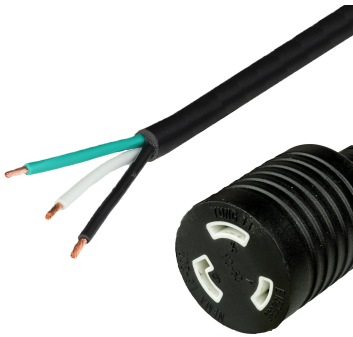

**00L620-J-072**

6FT OPEN 2in (ROJ + 0.25in Strip) to NEMA L6-20R (female twist lock) 20A 250V  
12awg-3c SJTOW 105c Power Cord - BLACK

**SPECIFICATIONS**

Attribute	Value
Product Weight	~1 lbs.
Shipping Volume	~60 in <sup>3</sup>
Current (Amps)	20 Amps
Voltage (Volts)	250 volts
Open End	2" ROJ 1/4" Strip NACC (Standard)
Connector (Female)	NEMA L6-20R
Cordage	12awg-3c SJTOW
Approvals	UL , cUL
Certifications	RoHS , REACH , RoHS, REACH
Length	6 Feet
Color	Black

**COUNTRIES OF APPLICATION**

COUNTRY	RELEVANT APPROVAL	COUNTRY	RELEVANT APPROVAL
United States	 UL	Mexico	 UL
Canada	 cUL		

**United States : East**

+1 860-763-2100

sales@worldcordsets.com

210 Moody Road, Enfield, CT, 06082

CAGE Code: 5EV78  
PO Box 1111, Enfield, CT, 06083, USA  
(860) 763-2100  
orders@worldcordsets.com