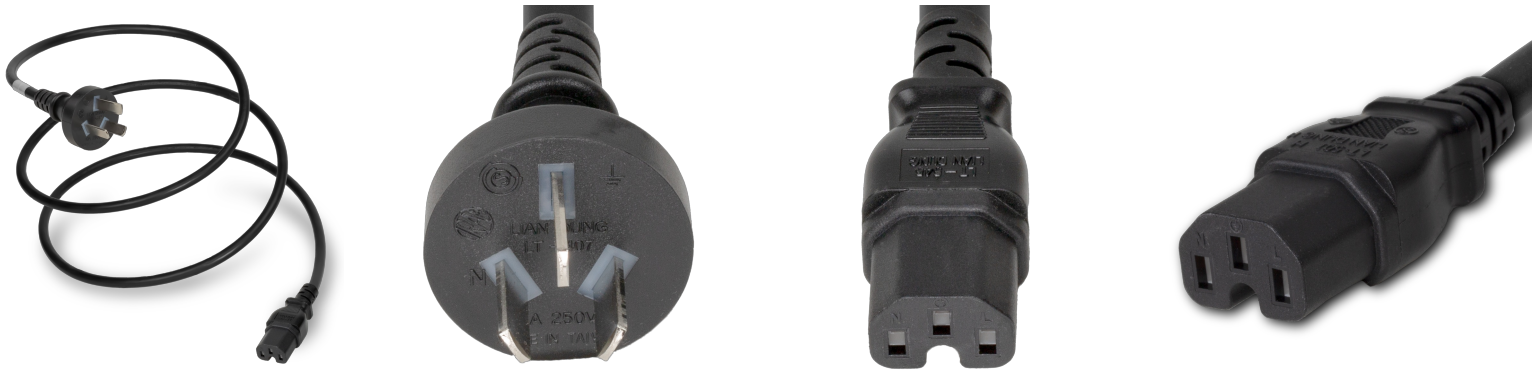

IB15-01098

2.5M Black Type I Argentina IRAM 2073 to IEC320 C15 10A 250V

SPECIFICATIONS

Attribute	Value
Product Weight	~0.61 lbs.
Shipping Volume	~40 in ³
Length	2.5 meters
Current (Amps)	10 Amps
Voltage (Volts)	250 volts
Connector (Female)	IEC 60320 C15
Plug (Male)	Argentina IRAM 2073 3 Pin (M) - 10A
Cordage	1.0mm ² -3c H05VV-F
Certifications	RoHS
Color	Black