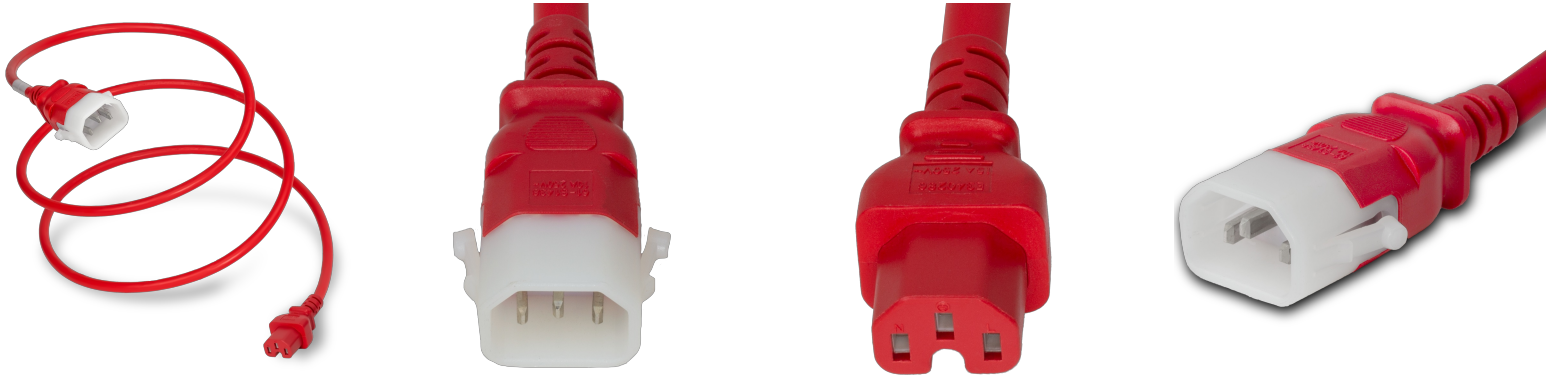

14R15-M-120-RED

10FT Red Secure-Lock/P-Lock IEC320 C14 Locking to IEC320 C15 15A 250V

SPECIFICATIONS

Attribute	Value
Product Weight	~1.1 lbs.
Shipping Volume	~74.6 in ³
Length	10 Feet
Current (Amps)	15 Amps
Voltage (Volts)	250 volts
Connector (Female)	IEC 60320 C15
Plug (Male)	IEC 60320 C14 Locking (P-Lock)
Cordage	14awg-3c SJT
Approvals	UL, cUL
Certifications	RoHS, REACH
Color	Red