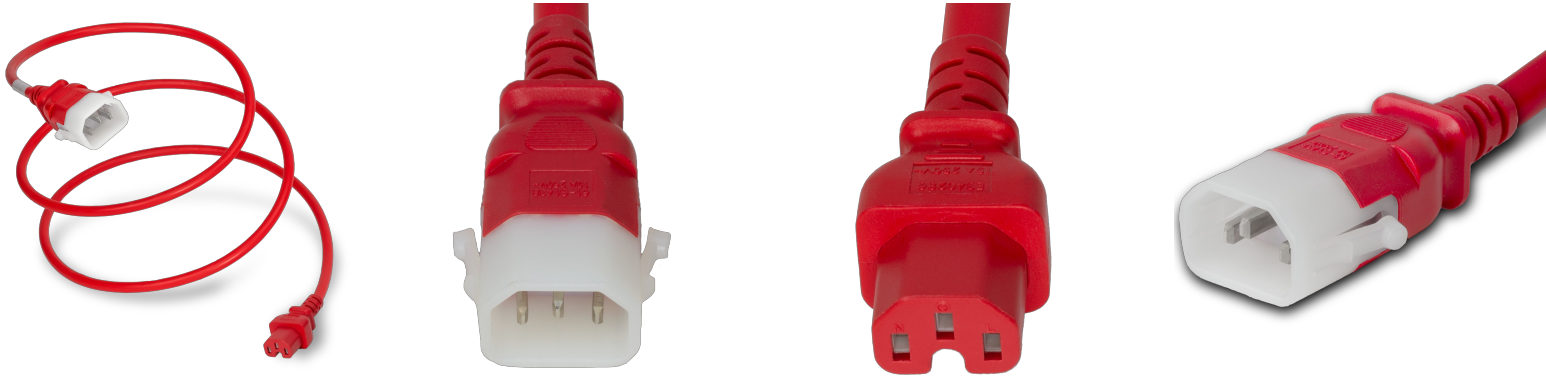

14K15-M-0/2-RED

6FT Red Secure-Lock/P-Lock IEC320 C14 Locking to IEC320 C15 15A 250V

SPECIFICATIONS

Attribute	Value
Product Weight	~0.7 lbs.
Shipping Volume	~49.7 in ³
Length	6 Feet
Current (Amps)	15 Amps
Voltage (Volts)	250 volts
Connector (Female)	IEC 60320 C15
Plug (Male)	IEC 60320 C14 Locking (P-Lock)
Cordage	14awg-3c SJT
Approvals	UL, cUL
Certifications	RoHS, REACH
Color	Red