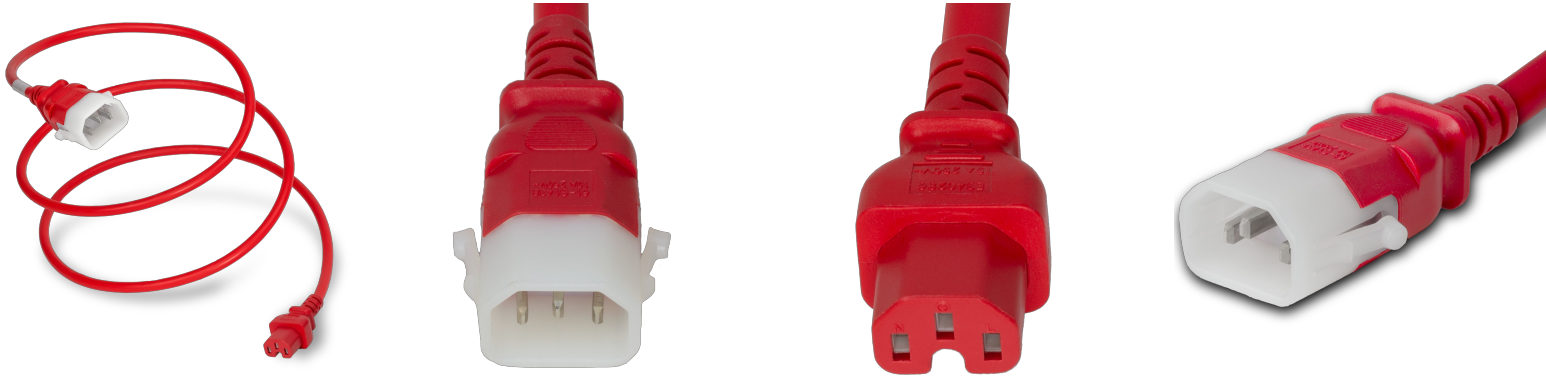

14K15-M-036-RED

P-Lock C14 to C15, 14 AWG SJT, 15A/250V, 3FT Red Power Cord

SPECIFICATIONS

Attribute	Value
Product Weight	~0.41 lbs.
Shipping Volume	~19.89 in ³
Length	3 Feet
Current (Amps)	15 Amps
Voltage (Volts)	250 volts
Connector (Female)	IEC 60320 C15
Plug (Male)	IEC 60320 C14 Locking (P-Lock)
Cordage	14awg-3c SJT
Approvals	UL, cUL
Certifications	RoHS, REACH
Color	Red