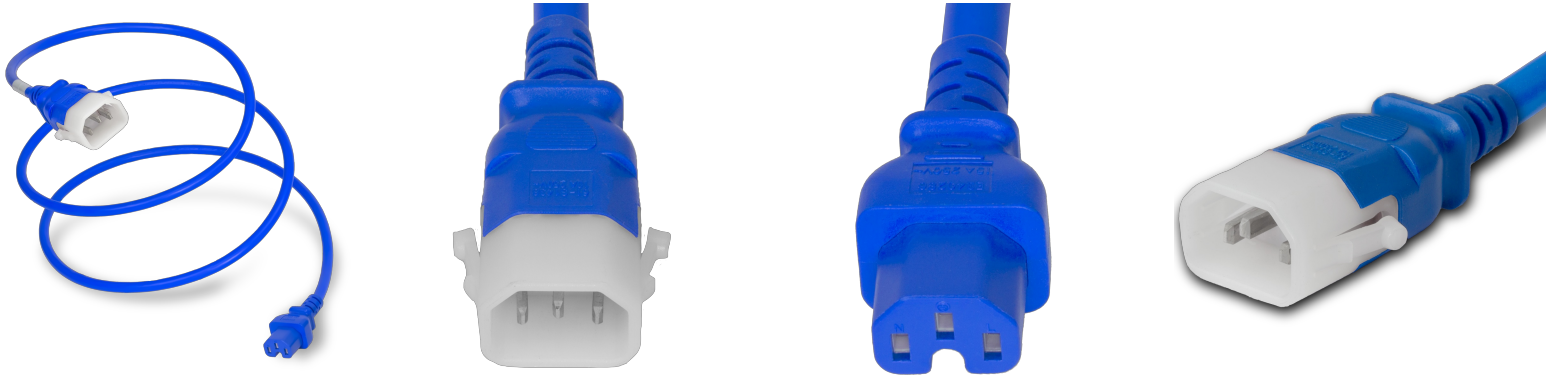

14K15-M-120-BLU

10FT Blue Secure-Lock/P-Lock IEC320 C14 Locking to IEC320 C15 15A 250V

SPECIFICATIONS

Attribute	Value
Product Weight	~1.1 lbs.
Shipping Volume	~74.6 in ³
Length	10 Feet
Current (Amps)	15 Amps
Voltage (Volts)	250 volts
Cordage	14awg-3c SJT
Approvals	UL, cUL
Certifications	RoHS, REACH
Connector (Female)	IEC 60320 C15
Plug (Male)	IEC 60320 C14 Locking (P-Lock)
Color	Blue