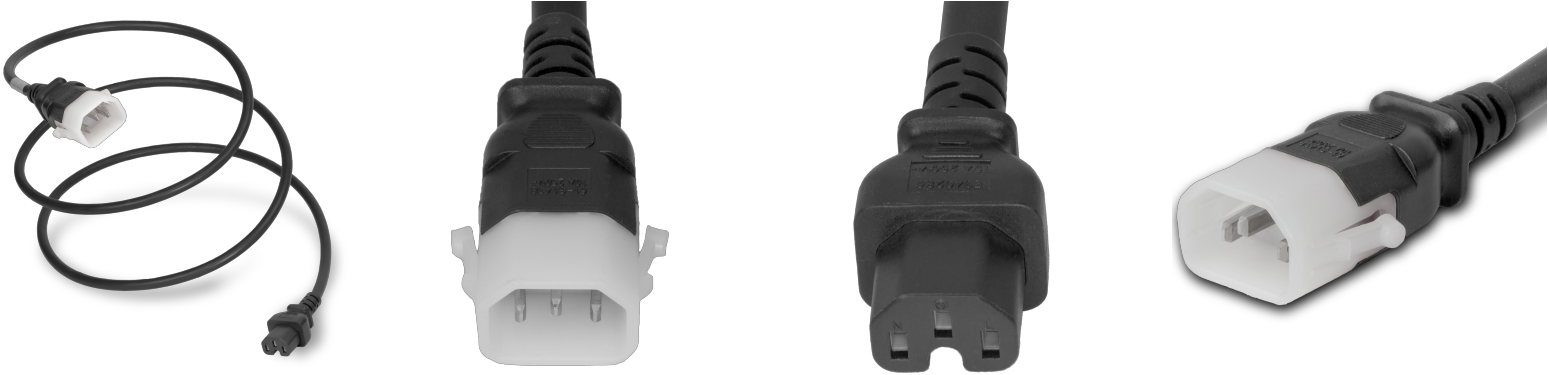

14K15-M-U84

P-Lock C14 to C15, 14 AWG SJT, 15A/250V, 7FT Black Power Cord

SPECIFICATIONS

Attribute	Value
Product Weight	~0.8 lbs.
Shipping Volume	~52.2 in ³
Length	7 Feet
Current (Amps)	15 Amps
Voltage (Volts)	250 volts
Connector (Female)	IEC 60320 C15
Plug (Male)	IEC 60320 C14 Locking (P-Lock)
Cordage	14awg-3c SJT
Certifications	RoHS, REACH
Color	Black
Approvals	UL , cUL

COUNTRIES OF APPLICATION

COUNTRY	RELEVANT APPROVAL	COUNTRY	RELEVANT APPROVAL
United States	UL	Mexico	UL
Canada	cUL		

United States : East

+1 860-763-2100

sales@worldcordsets.com

210 Moody Road, Enfield, CT, 06082