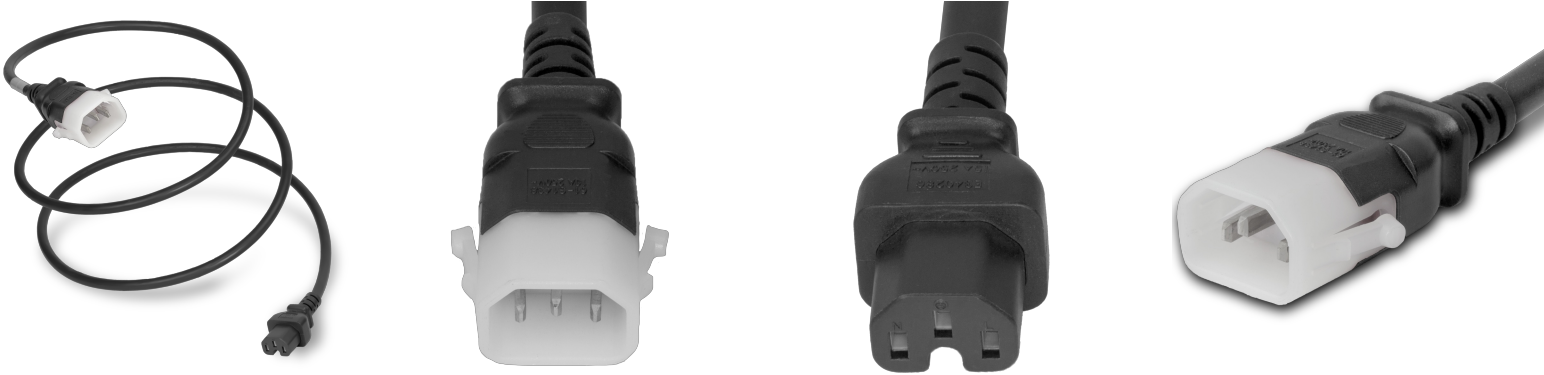

14K15-N-096

P-Lock C14 to C15, 14 AWG SJT, 15A/250V, 8FT Black Power Cord

SPECIFICATIONS

Attribute	Value
Product Weight	~0.9 lbs.
Shipping Volume	~52.2 in ³
Length	8 Feet
Current (Amps)	15 Amps
Voltage (Volts)	250 volts
Plug (Male)	IEC 60320 C14 Locking (P-Lock)
Cordage	14awg-3c SJT
Certifications	RoHS, REACH
Color	Black
Connector (Female)	IEC 60320 C15
Approvals	UL , cUL

COUNTRIES OF APPLICATION

COUNTRY	RELEVANT APPROVAL	COUNTRY	RELEVANT APPROVAL
United States	UL	Mexico	UL
Canada	cUL		

United States : East

+1 860-763-2100

sales@worldcordsets.com

210 Moody Road, Enfield, CT, 06082