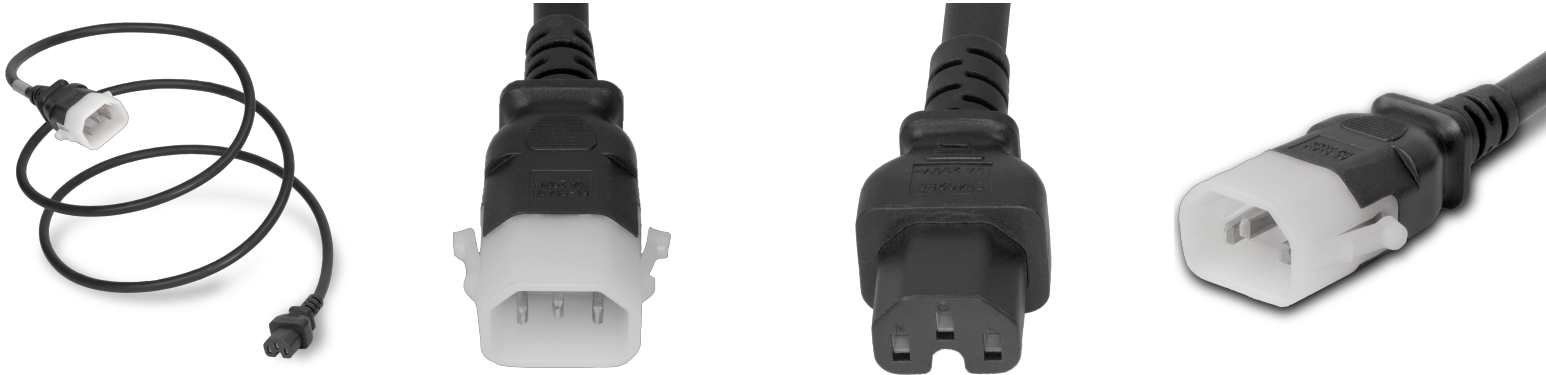

14R15-N-U24

P-Lock C14 to C15, 14 AWG SJT, 15A/250V, 2FT Black Power Cord

SPECIFICATIONS

Attribute	Value
Product Weight	~0.3 lbs.
Shipping Volume	~19.89 in ³
Length	2 Feet
Current (Amps)	15 Amps
Voltage (Volts)	250 volts
Plug (Male)	IEC 60320 C14 Locking (P-Lock)
Cordage	14awg-3c SJT
Color	Black
Connector (Female)	IEC 60320 C15
Approvals	UL , cUL
Certifications	RoHS , REACH

COUNTRIES OF APPLICATION

COUNTRY	RELEVANT APPROVAL	COUNTRY	RELEVANT APPROVAL
United States	UL	Mexico	UL
Canada	cUL		

United States : East

+1 860-763-2100

sales@worldcordsets.com

210 Moody Road, Enfield, CT, 06082