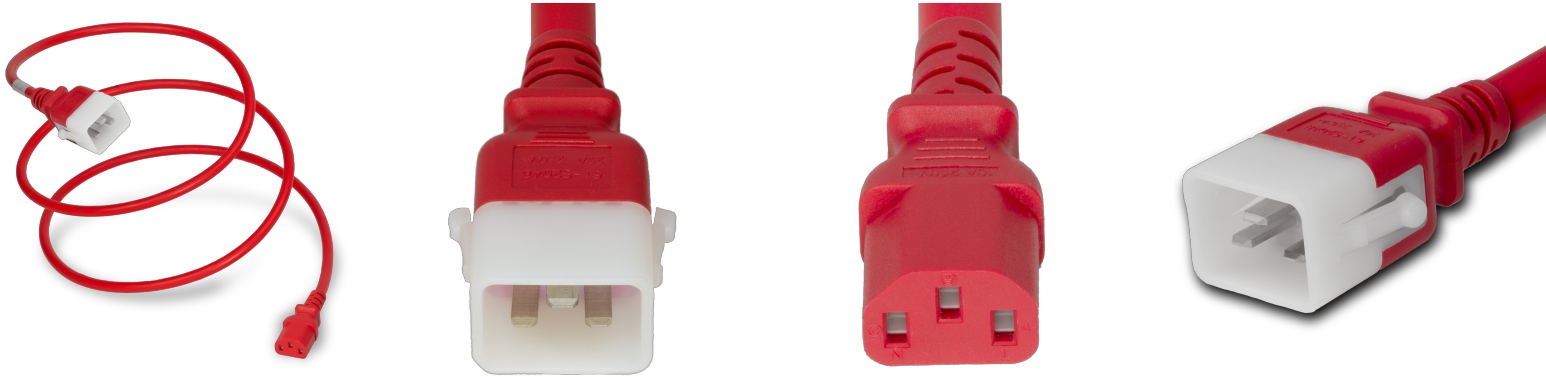

ZUR15-M-036-RED

P-Lock C20 to C13, 14 AWG SJT, 15A/250V, 3FT Red Power Cord

SPECIFICATIONS

Attribute	Value
Product Weight	~0.43 lbs.
Shipping Volume	~20 in ³
Length	3 Feet
Current (Amps)	15 Amps
Voltage (Volts)	250 volts
Connector (Female)	IEC 60320 C13
Plug (Male)	IEC 60320 C20 Locking (P-Lock)
Cordage	14awg-3c SJT
Certifications	RoHS, REACH
Color	Red
Approvals	UL, cUL

COUNTRIES OF APPLICATION

COUNTRY	RELEVANT APPROVAL	COUNTRY	RELEVANT APPROVAL
United States	UL	Mexico	UL
Canada	cUL		

United States : East

+1 860-763-2100

sales@worldcordsets.com

210 Moody Road, Enfield, CT, 06082