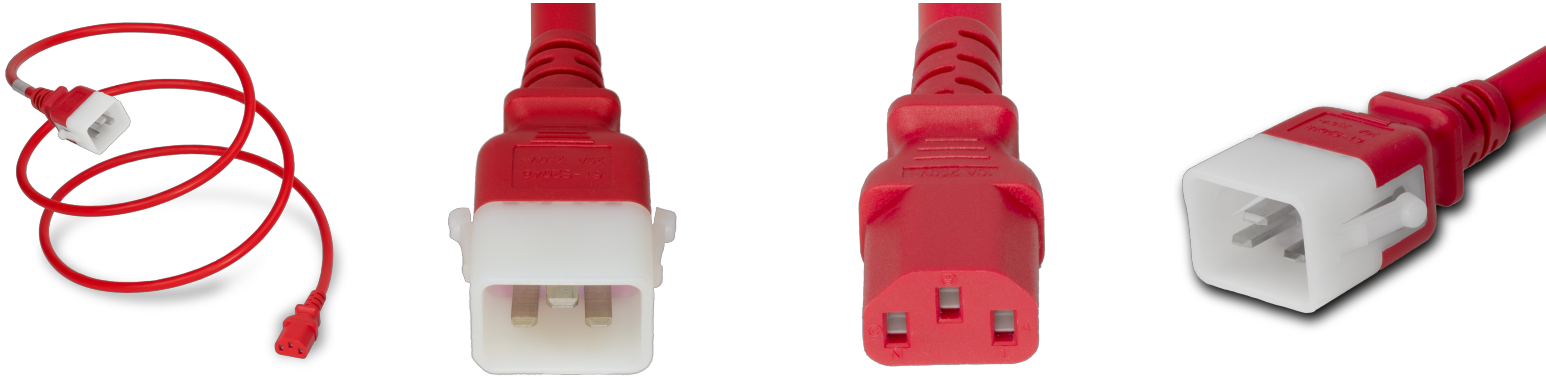

ZUR15-M-036-RED

P-Lock C20 to C13, 14 AWG SJT, 15A/250V, 3FT Red Power Cord

SPECIFICATIONS

Attribute	Value
Product Weight	~0.43 lbs.
Shipping Volume	~20 in ³
Length	3 Feet
Current (Amps)	15 Amps
Voltage (Volts)	250 volts
Connector (Female)	IEC 60320 C13
Plug (Male)	IEC 60320 C20 Locking (P-Lock)
Cordage	14awg-3c SJT
Certifications	RoHS, REACH
Color	Red
Approvals	UL , cUL

COUNTRIES OF APPLICATION

COUNTRY	RELEVANT APPROVAL	COUNTRY	RELEVANT APPROVAL
United States	UL	Mexico	UL
Canada	cUL		

United States : East

+1 860-763-2100

sales@worldcordsets.com

210 Moody Road, Enfield, CT, 06082