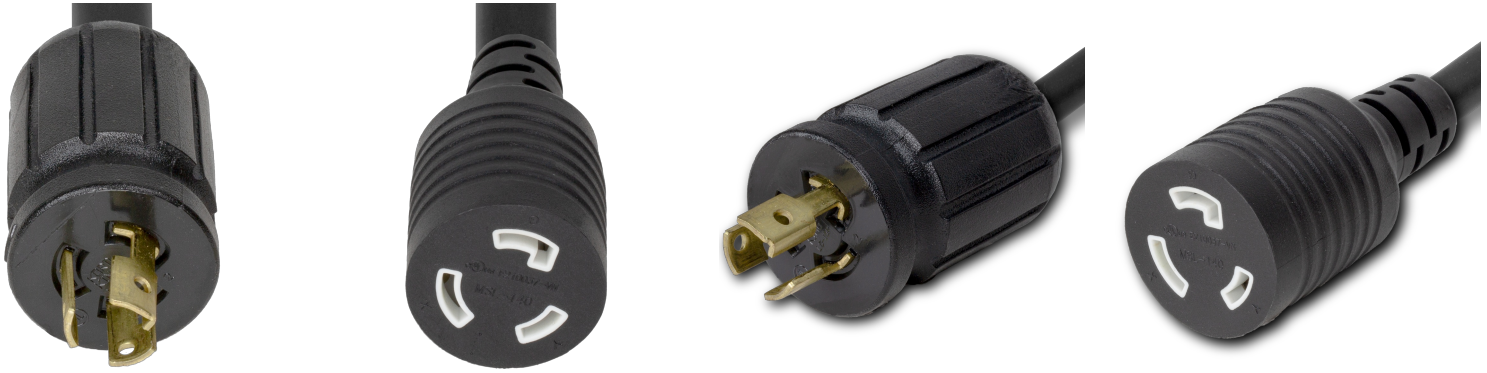

**L515L520-H-012**

1FT L5-15P to L5-20R 15A 125V BLACK Assembled

**SPECIFICATIONS**

Attribute	Value
Product Weight	~0.5 lbs.
Shipping Volume	~30 in <sup>3</sup>
Length	1 Foot
Current (Amps)	15 Amps
Voltage (Volts)	125 volts
Connector (Female)	NEMA L5-20R
Plug (Male)	NEMA L5-15P
Cordage	14awg-3c SJT
Approvals	UL , cUL
Certifications	RoHS
Color	Black

**United States : East**

+1 860-763-2100

sales@worldcordsets.com

210 Moody Road, Enfield, CT, 06082

**COUNTRIES OF APPLICATION**

COUNTRY	RELEVANT APPROVAL	COUNTRY	RELEVANT APPROVAL
United States	UL	Mexico	UL
Canada	cUL		