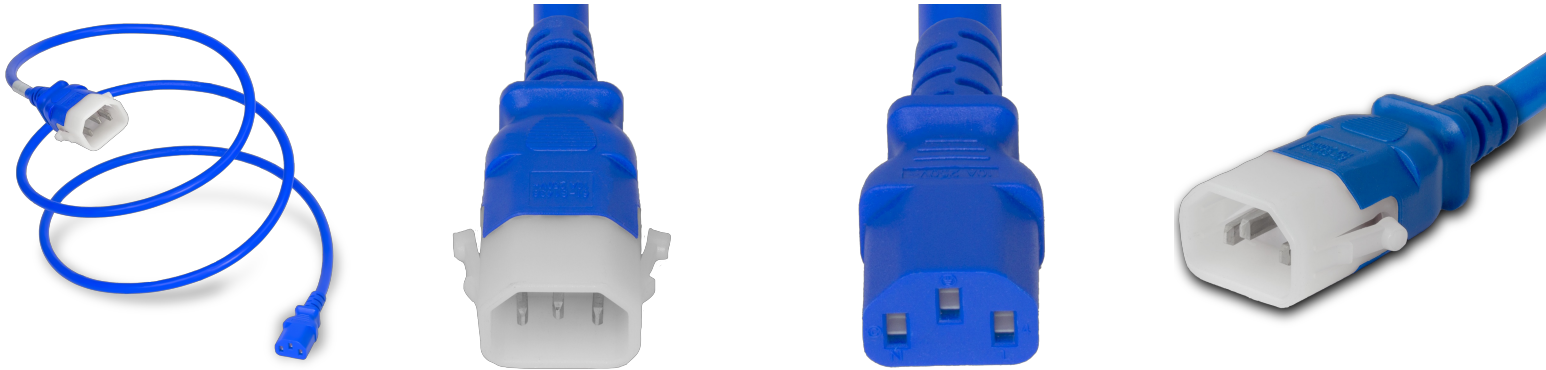

14K13-F-084-BLU

P-Lock C14 to C13, 18 AWG SVT, 10A/250V, 7FT Blue Power Cord

SPECIFICATIONS

Attribute	Value
Product Weight	~0.41 lbs.
Shipping Volume	~35 in ³
Length	7 Feet
Current (Amps)	10 Amps
Voltage (Volts)	250 volts
Cordage	18awg-3c SVT
Approvals	UL , cUL
Certifications	RoHS , REACH
Plug (Male)	IEC 60320 C14 Locking (P-Lock)
Connector (Female)	IEC 60320 C13
Color	Blue

COUNTRIES OF APPLICATION

COUNTRY	RELEVANT APPROVAL	COUNTRY	RELEVANT APPROVAL
United States	UL	Mexico	UL
Canada	cUL		

United States : East

+1 860-763-2100

sales@worldcordsets.com

210 Moody Road, Enfield, CT, 06082