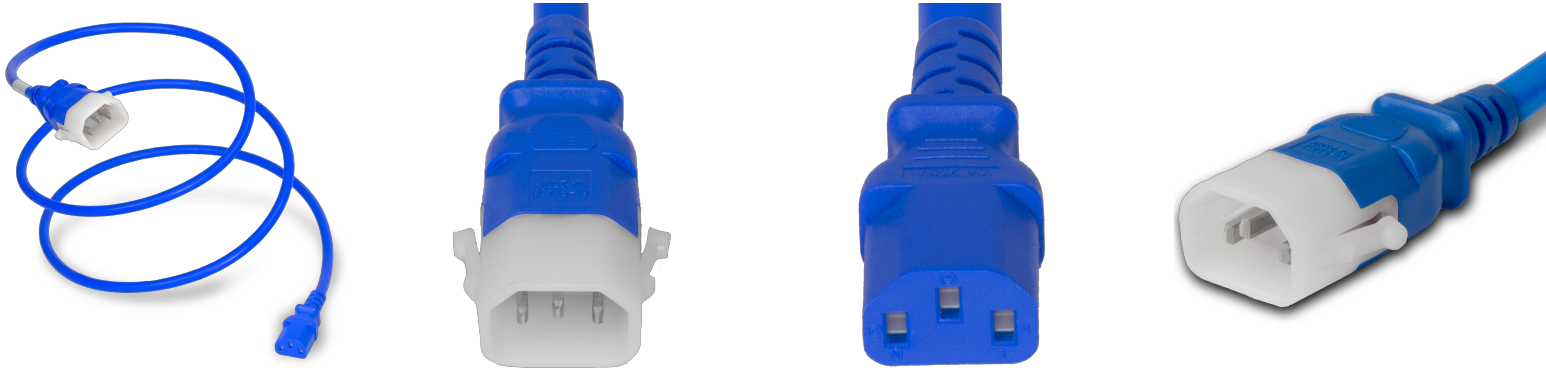

14K13-P-U84-BLU

7FT Blue Secure-Lock/P-Lock IEC320 C14 Locking to IEC320 C13 10A 250V

SPECIFICATIONS

Attribute	Value
Product Weight	~0.4 lbs.
Shipping Volume	~35 in ³
Length	7 Feet
Current (Amps)	10 Amps
Voltage (Volts)	250 volts
Connector (Female)	IEC 60320 C13
Plug (Male)	IEC 60320 C14 Locking (P-Lock)
Cordage	18awg-3c SVT
Color	Blue
Approvals	UL , cUL
Certifications	RoHS , REACH

COUNTRIES OF APPLICATION

COUNTRY	RELEVANT APPROVAL	COUNTRY	RELEVANT APPROVAL
United States	UL	Mexico	UL
Canada	cUL		

United States : East

+1 860-763-2100

sales@worldcordsets.com

210 Moody Road, Enfield, CT, 06082