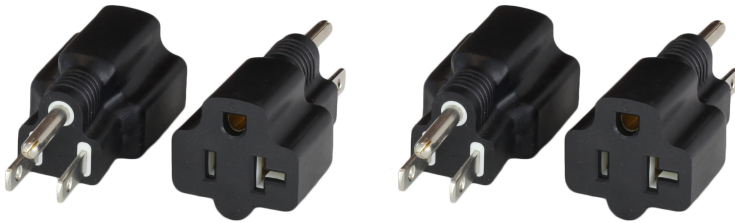

**AD-515515/520**

Adapter NEMA 5-15P to NEMA 5-15/20R T-SLOT, 15A 125V, Black

**SPECIFICATIONS**

Attribute	Value
Product Weight	~0.1 lbs.
Shipping Volume	~10 in <sup>3</sup>
Current (Amps)	15 Amps
Voltage (Volts)	125 volts
Connector (Female)	NEMA 5-15/20R (T-Slot)
Plug (Male)	NEMA 5-15P
Color	Black