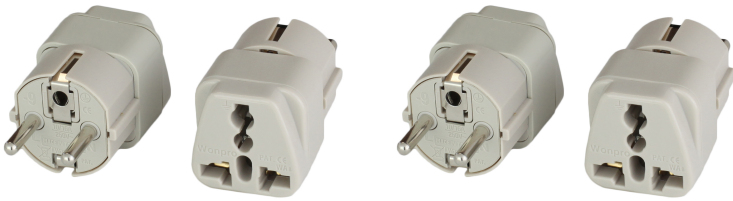

**AD-FCUNIV-WHT**

Adapter European Schuko CEE7/7(M) to Universal(F), WHITE, 16A 250V. Approvals: CE for UK.

**SPECIFICATIONS**

Attribute	Value
Product Weight	~0.1 lbs.
Shipping Volume	~10 in <sup>3</sup>
Current (Amps)	16 Amps
Voltage (Volts)	250 volts
Connector (Female)	Universal
Plug (Male)	European Schuko CEE7/7 - Straight
Color	White