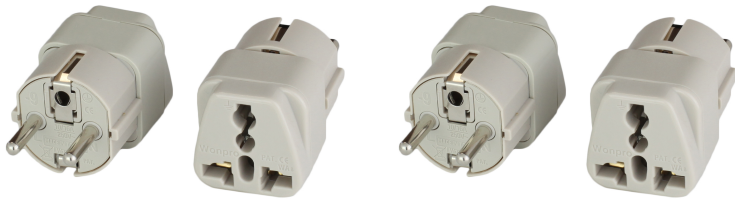

**AD-FCUNIV-WHT**

Adapter European Schuko CEE7/7(M) to Universal(F), WHITE, 16A 250V. Approvals: CE for UK.

**SPECIFICATIONS**

Attribute	Value
Product Weight	~0.1 lbs.
Shipping Volume	~10 in <sup>3</sup>
Current (Amps)	16 Amps
Voltage (Volts)	250 volts
Connector (Female)	Universal
Plug (Male)	European Schuko CEE7/7 - Straight
Color	White