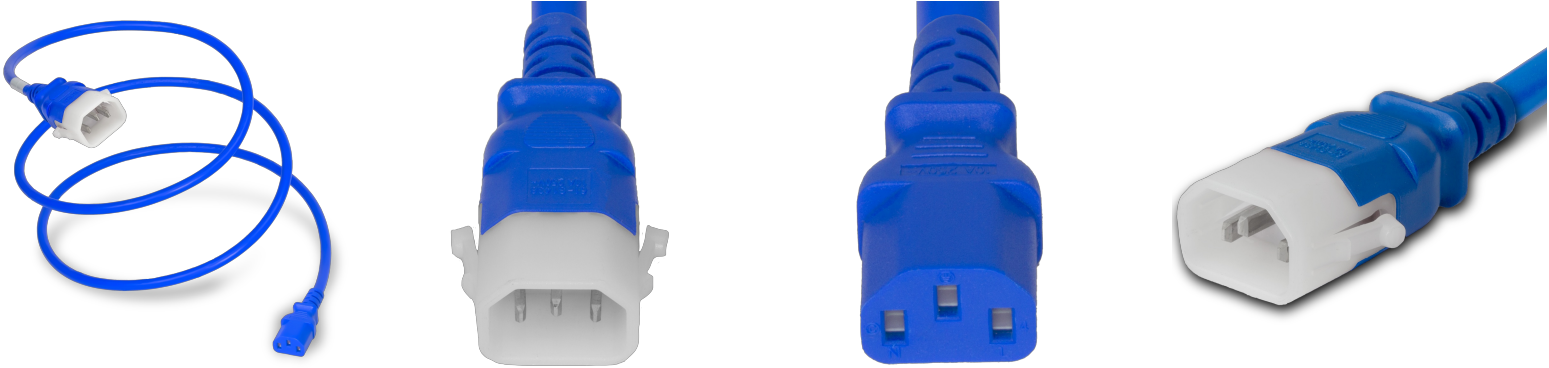

14R15-H-120-BLU

10FT Blue Secure-Lock/P-Lock IEC320 C14 Locking to IEC320 C13 15A 250V

SPECIFICATIONS

Attribute	Value
Product Weight	~1.1 lbs.
Shipping Volume	~74.6 in ³
Current (Amps)	15 Amps
Voltage (Volts)	250 volts
Connector (Female)	IEC 60320 C13
Plug (Male)	IEC 60320 C14 Locking (P-Lock)
Cordage	14awg-3c SJT
Color	Blue
Length	10 Feet
Approvals	UL , cUL
Certifications	RoHS , REACH

COUNTRIES OF APPLICATION

COUNTRY	RELEVANT APPROVAL	COUNTRY	RELEVANT APPROVAL
United States	UL	Mexico	UL
Canada	cUL		

United States : East

+1 860-763-2100

sales@worldcordsets.com

210 Moody Road, Enfield, CT, 06082