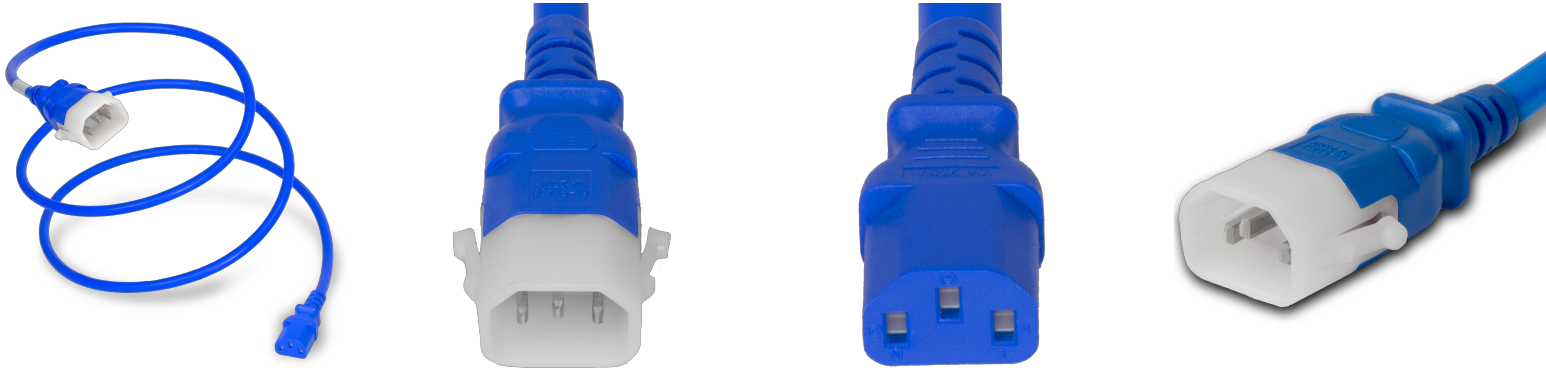

**14K13-H-0/2-BLU**

6FT Blue Secure-Lock/P-Lock IEC320 C14 Locking to IEC320 C13 15A 250V

**SPECIFICATIONS**

Attribute	Value
Product Weight	~0.7 lbs.
Shipping Volume	~49.7 in <sup>3</sup>
Current (Amps)	15 Amps
Voltage (Volts)	250 volts
Connector (Female)	IEC 60320 C13
Plug (Male)	IEC 60320 C14 Locking (P-Lock)
Cordage	14awg-3c SJT
Color	Blue
Length	6 Feet
Approvals	UL , cUL
Certifications	RoHS , REACH

**COUNTRIES OF APPLICATION**

COUNTRY	RELEVANT APPROVAL	COUNTRY	RELEVANT APPROVAL
United States	UL	Mexico	UL
Canada	cUL		

**United States : East**

+1 860-763-2100

sales@worldcordsets.com

210 Moody Road, Enfield, CT, 06082