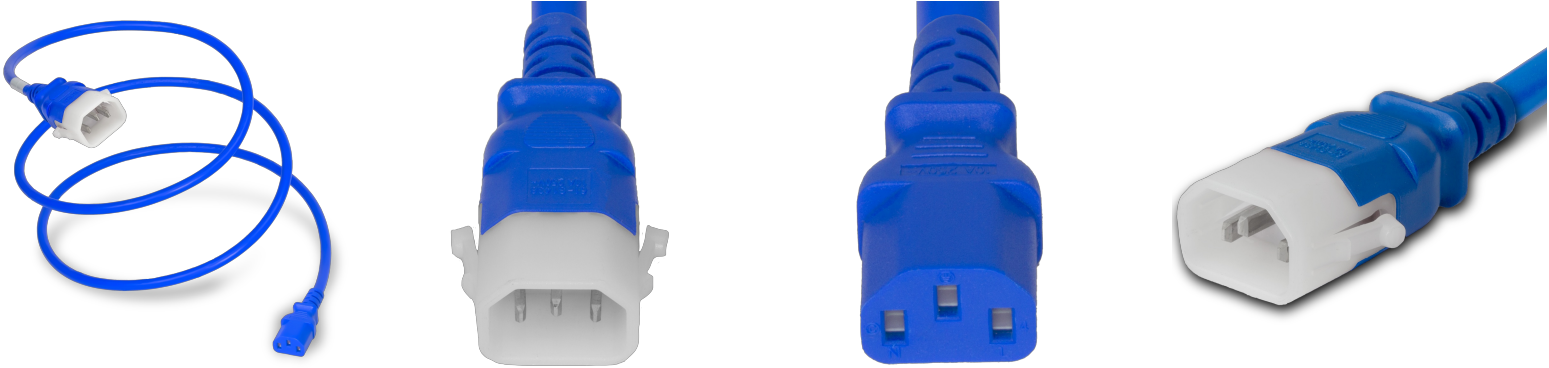

**14K15-H-0/2-BLU**

P-Lock C14 to C13, 14 AWG SJT, 15A/250V, 6FT Blue Power Cord

**SPECIFICATIONS**

Attribute	Value
Product Weight	~0.7 lbs.
Shipping Volume	~49.7 in <sup>3</sup>
Current (Amps)	15 Amps
Voltage (Volts)	250 volts
Connector (Female)	IEC 60320 C13
Plug (Male)	IEC 60320 C14 Locking (P-Lock)
Cordage	14awg-3c SJT
Color	Blue
Length	6 Feet
Approvals	UL , cUL
Certifications	RoHS , REACH

**COUNTRIES OF APPLICATION**

COUNTRY	RELEVANT APPROVAL	COUNTRY	RELEVANT APPROVAL
United States	UL	Mexico	UL
Canada	cUL		

**United States : East**

+1 860-763-2100

sales@worldcordsets.com

210 Moody Road, Enfield, CT, 06082