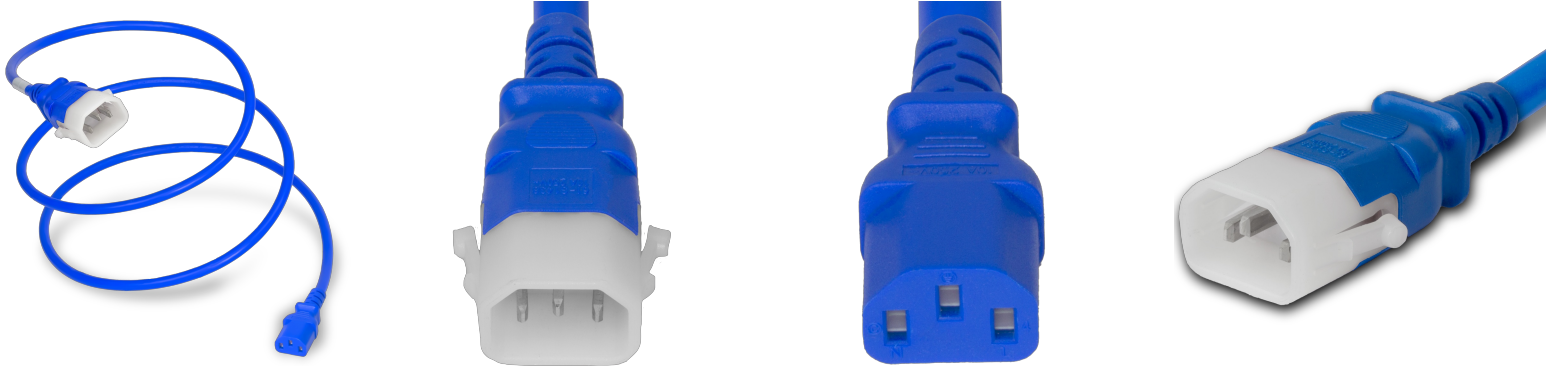

**14K15-H-060-BLU**

P-Lock C14 to C13, 14 AWG SJT, 15A/250V, 5FT Blue Power Cord

**SPECIFICATIONS**

Attribute	Value
Product Weight	~0.59 lbs.
Shipping Volume	~39.8 in <sup>3</sup>
Current (Amps)	15 Amps
Voltage (Volts)	250 volts
Connector (Female)	IEC 60320 C13
Plug (Male)	IEC 60320 C14 Locking (P-Lock)
Cordage	14awg-3c SJT
Color	Blue
Length	5 Feet
Approvals	UL , cUL
Certifications	RoHS , REACH

**COUNTRIES OF APPLICATION**

COUNTRY	RELEVANT APPROVAL	COUNTRY	RELEVANT APPROVAL
United States	UL	Mexico	UL
Canada	cUL		

**United States : East**

+1 860-763-2100

sales@worldcordsets.com

210 Moody Road, Enfield, CT, 06082