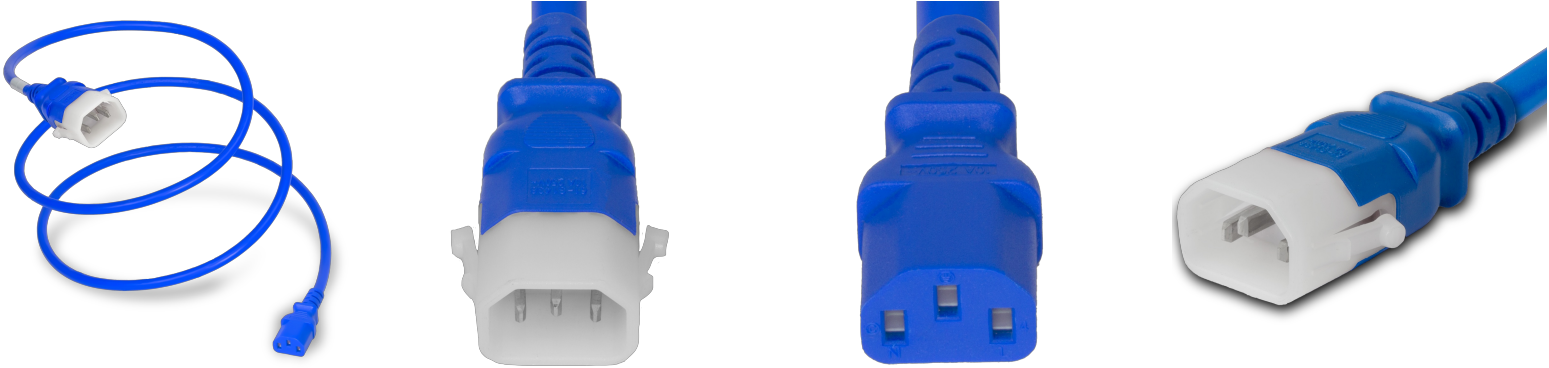

**14K13-M-012-BLU**

1FT Blue Secure-Lock/P-Lock IEC320 C14 Locking to IEC320 C13 15A 250V

**SPECIFICATIONS**

Attribute	Value
Product Weight	~0.2 lbs.
Shipping Volume	~9.9 in <sup>3</sup>
Current (Amps)	15 Amps
Voltage (Volts)	250 volts
Connector (Female)	IEC 60320 C13
Plug (Male)	IEC 60320 C14 Locking (P-Lock)
Cordage	14awg-3c SJT
Color	Blue
Length	1 Foot
Approvals	UL , cUL
Certifications	RoHS , REACH

**COUNTRIES OF APPLICATION**

COUNTRY	RELEVANT APPROVAL	COUNTRY	RELEVANT APPROVAL
United States	UL	Mexico	UL
Canada	cUL		

**United States : East**

+1 860-763-2100

sales@worldcordsets.com

210 Moody Road, Enfield, CT, 06082