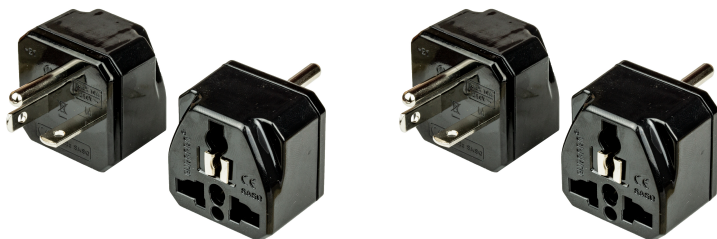

**AD-620UNIV**

Adapter NEMA 6-20P to Universal 20A 250V BLACK

**SPECIFICATIONS**

Attribute	Value
Product Weight	~0.06 lbs.
Shipping Volume	~10 in <sup>3</sup>
Current (Amps)	10 Amps
Voltage (Volts)	250 volts
Connector (Female)	Universal , NEMA 5-15R , NEMA 5-20R , NEMA 6-15R , NEMA 6-20R , Argentina IRAM 2073 Connector (F) 10A 250V , Australia/New Zealand AS/NZS 3112 10/15A 250V , Denmark AFSNIT 107-2-D1 Connector (F) 16A 250V , Europe CEE7/16 2Pin 2.5A 250V , Europe Schuko CEE7/3 (Female) , Italy CEI23-50 (CEI23-16) 10A(S11) - Type L , Switzerland SEV 1011 3-Pin 10A (F) Type J , UK BS1363 Angled (F)
Plug (Male)	NEMA 6-20P
Color	Black