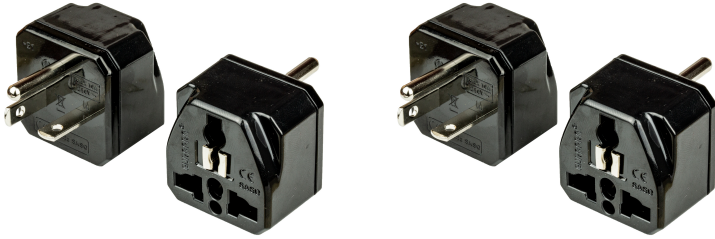

**AD-620UNIV**

Adapter NEMA 6-20P to Universal 20A 250V BLACK

**SPECIFICATIONS**

Attribute	Value
Product Weight	~0.06 lbs.
Shipping Volume	~10 in <sup>3</sup>
Current (Amps)	10 Amps
Voltage (Volts)	250 volts
Connector (Female)	Universal , NEMA 5-15R , NEMA 5-20R , NEMA 6-15R , NEMA 6-20R , Argentina IRAM 2073 Connector (F) 10A 250V , Australia/New Zealand AS/NZS 3112 10/15A 250V , Denmark AFSNIT 107-2-D1 Connector (F) 16A 250V , Europe CEE7/16 2Pin 2.5A 250V , Europe Schuko CEE7/3 (Female) , Italy CEI23-50 (CEI23-16) 10A(S11) - Type L , Switzerland SEV 1011 3-Pin 10A (F) Type J , UK BS1363 Angled (F)
Plug (Male)	NEMA 6-20P
Color	Black