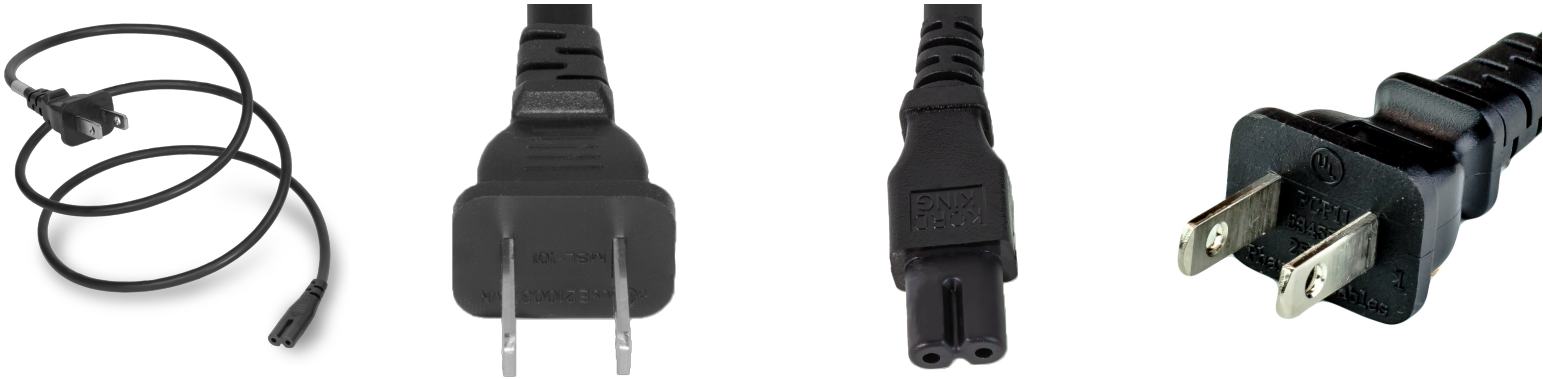

11507-P2-018

1.5FT Black Lamp Cable NEMA 1-15P to IEC320 C7 15A 125V

SPECIFICATIONS

Attribute	Value
Product Weight	~0.08 lbs.
Shipping Volume	~5 in ³
Length	1.5 Feet
Current (Amps)	10 Amps
Voltage (Volts)	125 volts
Connector (Female)	IEC 60320 C7
Plug (Male)	NEMA 1-15P (non-Polarized)
Cordage	18awg-2c SPT-2
Approvals	UL , cUL
Certifications	RoHS
Color	Black

COUNTRIES OF APPLICATION

COUNTRY	RELEVANT APPROVAL	COUNTRY	RELEVANT APPROVAL
United States	UL	Mexico	UL
Canada	cUL		

United States : East

+1 860-763-2100

sales@worldcordsets.com

210 Moody Road, Enfield, CT, 06082