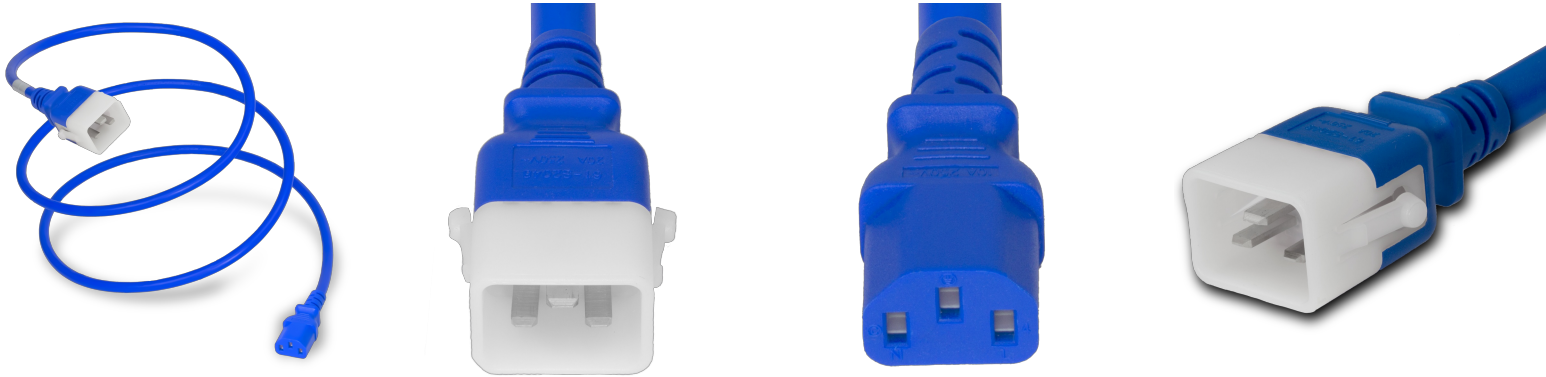

ZUR15-H-060-BLU

P-Lock C20 to C13, 14 AWG SJT, 15A/250V, 5FT Blue Power Cord

SPECIFICATIONS

Attribute	Value
Product Weight	~0.62 lbs.
Shipping Volume	~60 in ³
Current (Amps)	15 Amps
Voltage (Volts)	250 volts
Connector (Female)	IEC 60320 C13
Approvals	UL , cUL
Certifications	RoHS
Color	Blue
Length	5 Feet
Plug (Male)	IEC 60320 C20 Locking (P-Lock)
Cordage	14awg-3c SJT

COUNTRIES OF APPLICATION

COUNTRY	RELEVANT APPROVAL	COUNTRY	RELEVANT APPROVAL
United States	UL	Mexico	UL
Canada	cUL		

United States : East

+1 860-763-2100

sales@worldcordsets.com

210 Moody Road, Enfield, CT, 06082