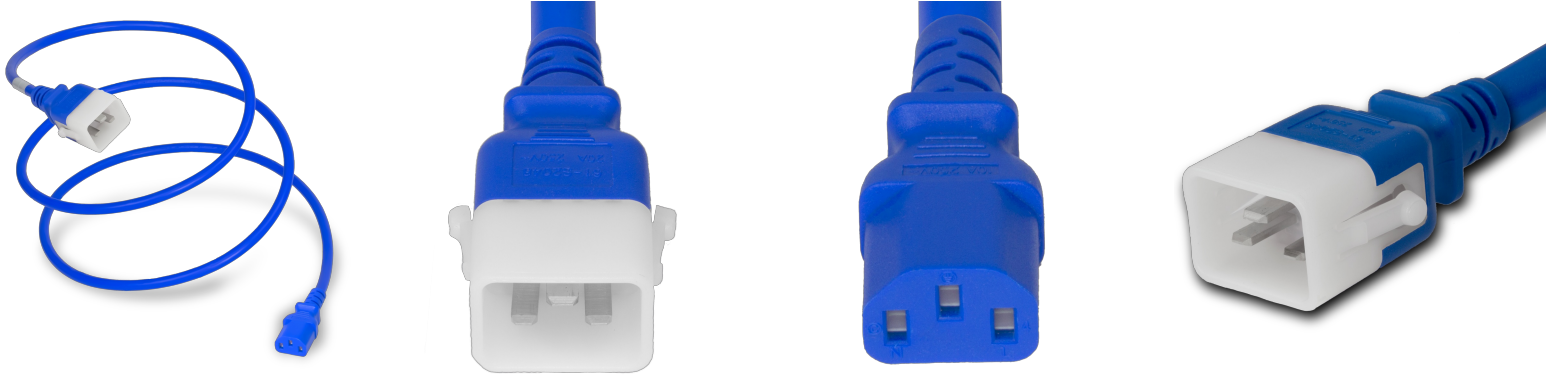

ZUR13-M-048-BLU

4FT Blue Secure-Lock/P-Lock IEC320 C20 Locking to IEC320 C13 15A 250V

SPECIFICATIONS

Attribute	Value
Product Weight	~0.53 lbs.
Shipping Volume	~48 in ³
Current (Amps)	15 Amps
Voltage (Volts)	250 volts
Connector (Female)	IEC 60320 C13
Approvals	UL , cUL
Certifications	RoHS
Color	Blue
Length	4 Feet
Plug (Male)	IEC 60320 C20 Locking (P-Lock)
Cordage	14awg-3c SJT

COUNTRIES OF APPLICATION

COUNTRY	RELEVANT APPROVAL	COUNTRY	RELEVANT APPROVAL
United States	UL	Mexico	UL
Canada	cUL		

United States : East

+1 860-763-2100

sales@worldcordsets.com

210 Moody Road, Enfield, CT, 06082