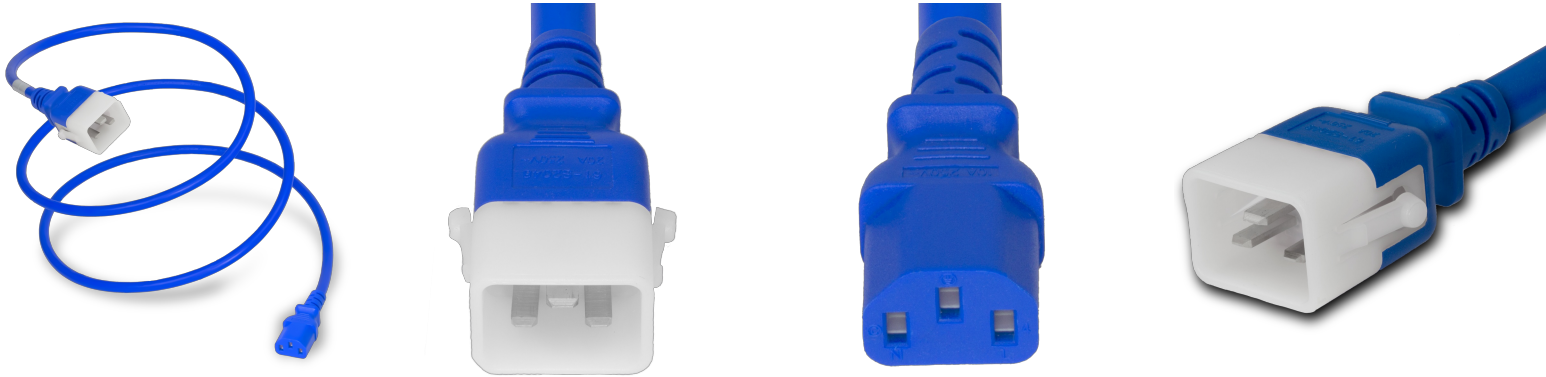

ZUR13-M-024-BLU

2FT Blue Secure-Lock/P-Lock IEC320 C20 Locking to IEC320 C13 15A 250V

SPECIFICATIONS

Attribute	Value
Product Weight	~0.3 lbs.
Shipping Volume	~24 in ³
Current (Amps)	15 Amps
Voltage (Volts)	250 volts
Connector (Female)	IEC 60320 C13
Approvals	UL , cUL
Certifications	RoHS
Color	Blue
Length	2 Feet
Plug (Male)	IEC 60320 C20 Locking (P-Lock)
Cordage	14awg-3c SJT

COUNTRIES OF APPLICATION

COUNTRY	RELEVANT APPROVAL	COUNTRY	RELEVANT APPROVAL
United States	UL	Mexico	UL
Canada	cUL		

United States : East

+1 860-763-2100

sales@worldcordsets.com

210 Moody Road, Enfield, CT, 06082