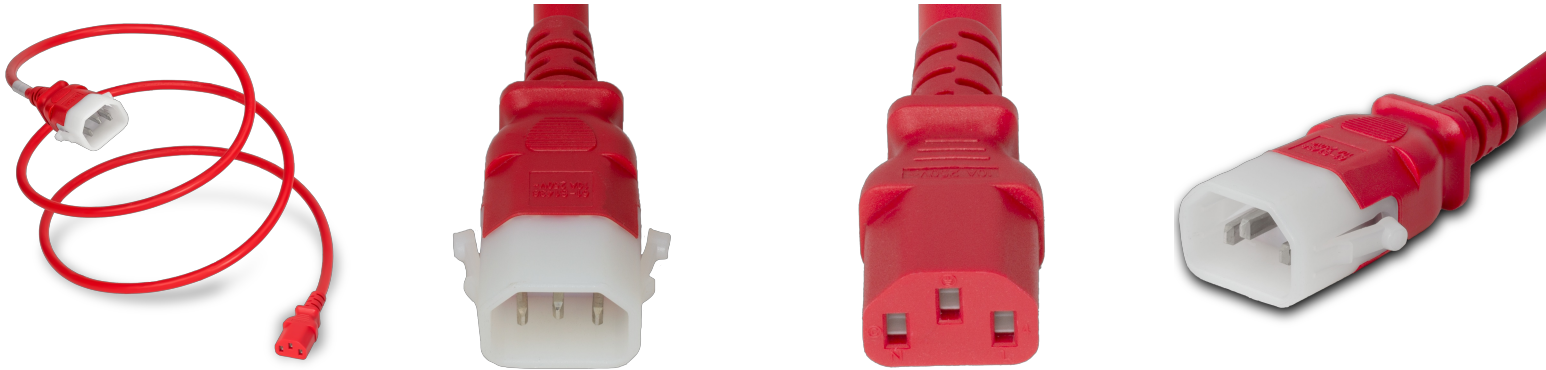

**14K13-H-072-RED**

P-Lock C14 to C13, 14 AWG SJT, 15A/250V, 6FT Red Power Cord

**SPECIFICATIONS**

Attribute	Value
Product Weight	~0.7 lbs.
Shipping Volume	~49.73 in <sup>3</sup>
Length	6 Feet
Current (Amps)	15 Amps
Voltage (Volts)	250 volts
Cordage	14awg-3c SJT
Certifications	RoHS, REACH
Approvals	UL , cUL
Plug (Male)	IEC 60320 C14 Locking (P-Lock)
Connector (Female)	IEC 60320 C13
Color	Red

**COUNTRIES OF APPLICATION**

COUNTRY	RELEVANT APPROVAL	COUNTRY	RELEVANT APPROVAL
United States	UL	Mexico	UL
Canada	cUL		

**United States : East**

+1 860-763-2100

sales@worldcordsets.com

210 Moody Road, Enfield, CT, 06082